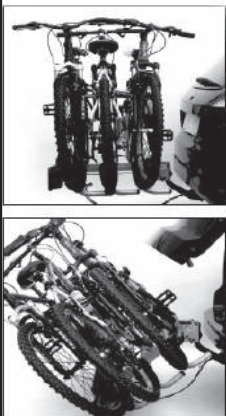

SMB-04
Reclinable platform for 3 bikes