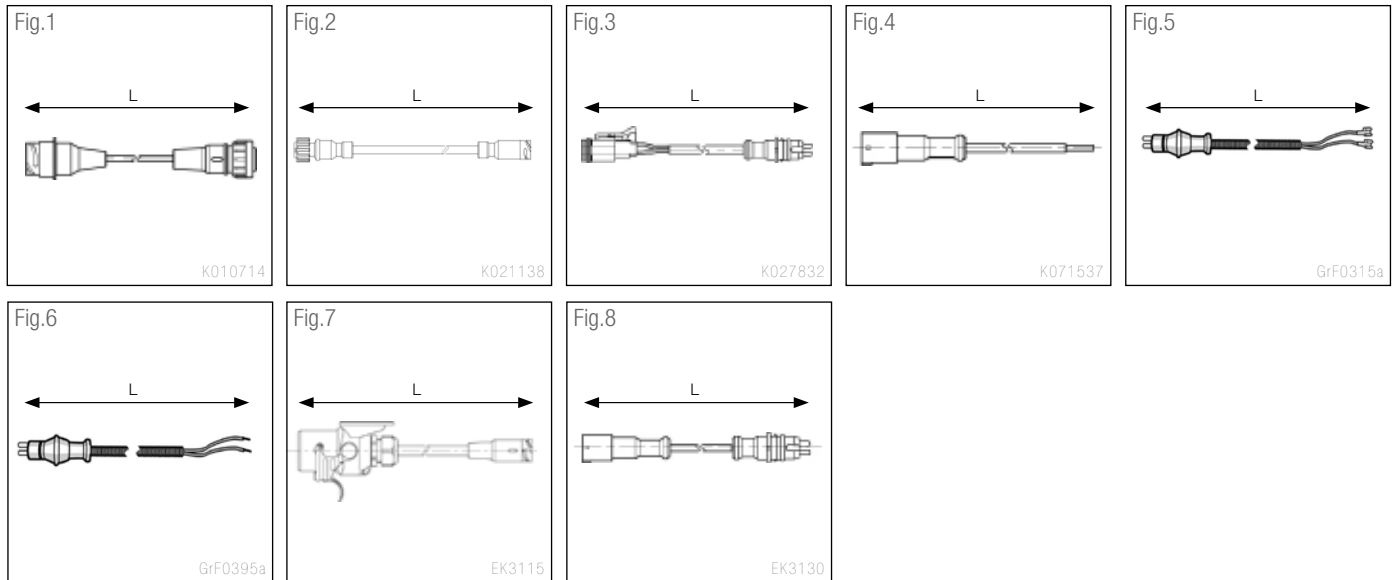

# 30 (30.4)

Extension Cables  
Verlängerungskabel

Câbles Prolongateur  
Cavi di Prolunga

	Legend	Legende	Légende	Legenda
L	Length	Länge	Alimentation	Alimentazione

Part Number *	Type Number	Fig.	L [m]
K010714	-	1	11,0
K021138	-	2	4,0
K027826	-	2	11,0
K0278323000	-	3	3,0
K0278324000	-	3	4,0
K028001	-	2	10,0
K071537	-	4	0,99
I970215000	EK3000	5	5,0
I9702110000	EK3000	5	11,0
I9702112000	EK3000	5	12,0
I9702115000	EK3000	5	15,0
EK30013000	EK3001	6	3,0
EK30018000	EK3001	6	8,0
EK30018500	EK3001	6	8,5
EK300112000	EK3001	6	12,0
II156395000	EK3001	6	5,0
II156396000	EK3001	6	6,0
II3979310000	EK3115	7	10,0
II3979312000	EK3115	7	12,0
II367562000	EK3130	8	2,0
II367563000	EK3130	8	3,0