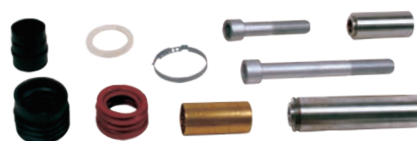

BIPRO REF.	13562218	AD. ORIGINAL	1132809/0062