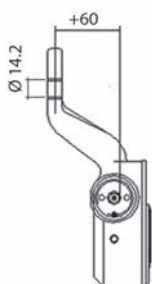

BIPRO REF.	09308464
HALDEX N°	72704
OEM REF.	0755616