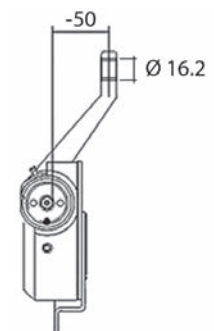

BIPRO REF.	09371464
HALDEX N°	72663
OEM REF.	1112829

SIDE	APPLICATION	MODEL	AXLE	SIDE
Left	Truck	SERIES 2	1	Right
Left	Truck	SERIES 3	1	Right

BIPRO REF.	09372464
HALDEX N°	72664
OEM REF.	1112830