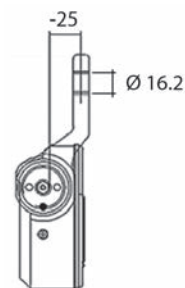

AD. SCANIA

BIPRO REF.	09370464
HALDEX N°	72662
OEM REF.	278739
	1112831
	384419

SIDE	APPLICATION	MODEL	AXLE
Left / Right	Truck	4 SERIES 114	2
Left / Right	Truck	4 SERIES 124	2
Left / Right	Truck	4 SERIES 94	2
Left / Right	Truck	MODEL T	2
Left / Right	Truck	MODEL P	2-3
Left / Right	Truck	MODEL G	2-3
Left / Right	Truck	MODEL R	2-3

BIPRO REF.	09378464
HALDEX N°	72660
OEM REF.	1112833

SIDE	APPLICATION	MODEL	AXLE	SIDE
Left	Truck	SERIE 3	2-3	Right
Left	Truck	4 SERIES 114	2-3-4	Right
Left	Truck	4 SERIES 124	2-3-4	Right
Left	Truck	4 SERIES 164	2-3-4	Right
Left	Truck	4 SERIES 94	2-3-4	Right
Left	Truck	MODEL P	2-3	Right
Left	Truck	MODEL G	2-3	Right
Left	Truck	MODEL R	2-3	Right
Left	Truck	MODEL T	2-3	Right

BIPRO REF.	09379464
HALDEX N°	72661
OEM REF.	1112834