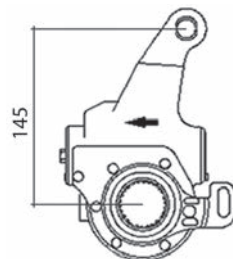

BIPRO REF.	09603466
HALDEX N°	80176
OEM REF.	81506106253
	81506106263

SIDE	APPLICATION	MODEL	AXLE	SIDE
Left	Truck	TGA		Right
Left	Truck	TGM		Right
Left	Truck	TGX		Right

BIPRO REF.	09604466
HALDEX N°	80177
OEM REF.	81506106264
	81506106256