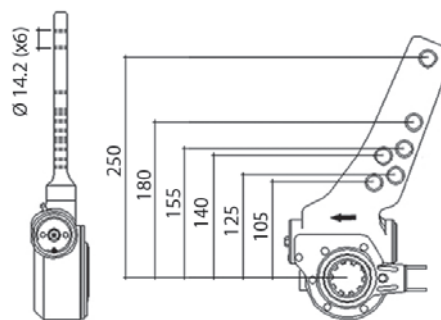

SAF

BIPRO REF.	09674466
HALDEX N°	80022S
SIDE	Left / Right
APPLICATION	Trailer