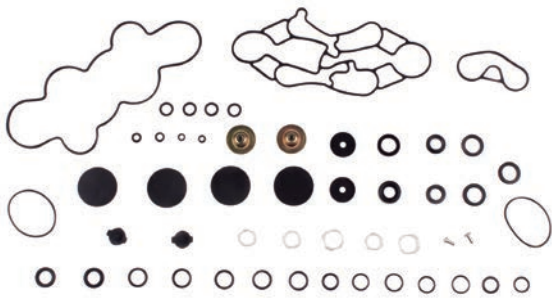

BIPRO REF.	13672248	AD. ORIGINAL	AE4525*V