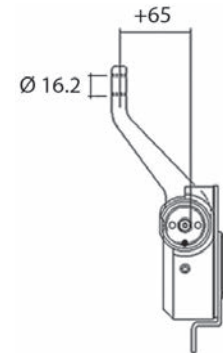

BIPRO REF.	09840465
HALDEX N°	79442
OEM REF.	1358634

SIDE	APPLICATION	MODEL	AXLE	SIDE
Right	Truck	4 SERIES 114	1	Left
Right	Truck	4 SERIES 124	1	Left
Right	Truck	4 SERIES 164	1	Left
Right	Truck	4 SERIES 94	1	Left
Right	Truck	MODEL P	1	Left
Right	Truck	MODEL G	1	Left
Right	Truck	MODEL R	1	Left
Right	Truck	MODEL T	1	Left

BIPRO REF.	09841465
HALDEX N°	79443
OEM REF.	1358635