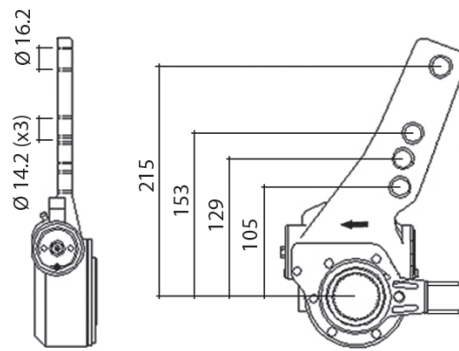

TRAILER

FRUEHAUF

BIPRO REF.	09672466
HALDEX N°	80021S
OEM REF.	CF352285
SIDE	Left / Right
APPLICATION	Trailer