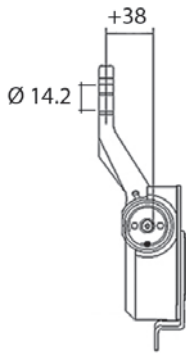

AD. RENAULT

BIPRO REF.	09548465
HALDEX N°	79013
OEM REF.	5000789892
	5010056685

SIDE	APPLICATION	MODEL	AXLE	SIDE
Right / Left	Truck	GAMA G	2	Left / Right
Right / Left	Truck	MAGNUM GAMA AE	2	Left / Right
Right / Left	Truck	GAMA R	2-3	Left / Right
Right / Left	Truck	MAGNUM E-TECH	2	Left / Right

BIPRO REF.	09549465
HALDEX N°	79014
OEM REF.	5000789893
	5010056686