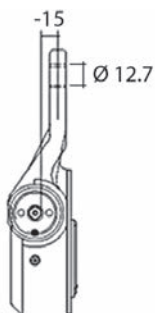

BIPRO REF.	09351464
HALDEX N°	72785
OEM REF.	1197966

SIDE	APPLICATION	MODEL	AXLE	SIDE
Right	Bus	B7	2	Left
Right	Bus	B10	2	Left
Right	Bus	B12	2	Left

BIPRO REF.	09350464
HALDEX N°	72784
OEM REF.	1197965