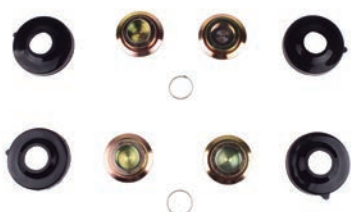

BIPRO REF.	13595210	AD. ORIGINAL	MCK1309