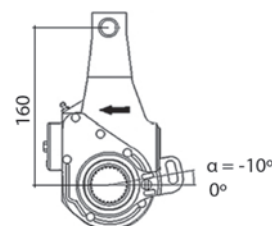

SIDE	APPLICATION	MODEL	AXLE	SIDE
Left	Truck	PREMIUM		Right
Left	Truck	MAGNUM AE		Right
Left	Truck	MAGNUM E-TECH		Right
Left	Truck	KERAX		Right