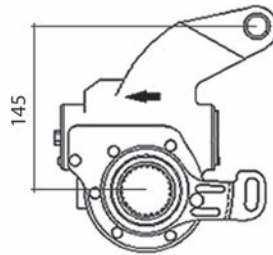

AD. MAN

BIPRO REF.	09605466
HALDEX N°	80178
OEM REF.	81506106259
	81506106255

SIDE	APPLICATION	MODEL	AXLE	SIDE
Left	Truck	TGA		Right
Left	Truck	TGM		Right
Left	Truck	TGS		Right
Left	Truck	TGX		Right

BIPRO REF.	09606466
HALDEX N°	80179
OEM REF.	81506106254
	81506106260