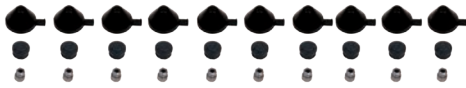

BIPRO REF.	13564218	AD. ORIGINAL	K000945