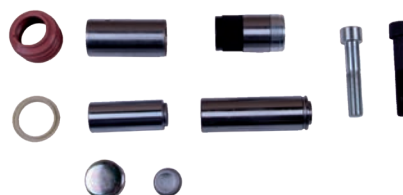

SIZE 22,5"

BIPRO REF.	13568218	AD. ORIGINAL	K010603
------------	----------	--------------	---------

BIPRO REF.	13564218	AD. ORIGINAL	K000945
------------	----------	--------------	---------

BIPRO REF.	13565218	AD. ORIGINAL	-
------------	----------	--------------	---