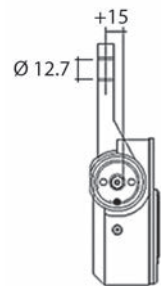

AD. VOLVO

BIPRO REF.	09386464
HALDEX N°	72678
OEM REF.	1196321

SIDE	APPLICATION	MODEL	AXLE
Left / Right	Bus	B7	1
Left / Right	Bus	B9	1
Left / Right	Bus	B10	1

BIPRO REF.	09359464
HALDEX N°	72783
OEM REF.	1195462

SIDE	APPLICATION	MODEL	AXLE	SIDE
Right	Bus	B7	2	Left
Right	Bus	B10	2	Left
Right	Bus	B12	2	Left

BIPRO REF.	09358464
HALDEX N°	72782
OEM REF.	1195461

BIPRO REF.	09351464
HALDEX N°	72785
OEM REF.	1197966

SIDE	APPLICATION	MODEL	AXLE	SIDE
Right	Bus	B7	2	Left
Right	Bus	B10	2	Left
Right	Bus	B12	2	Left

BIPRO REF.	09350464
HALDEX N°	72784
OEM REF.	1197965