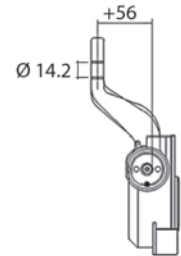

BIPRO REF.	09877465
HALDEX N°	79311
OEM REF.	5010260118