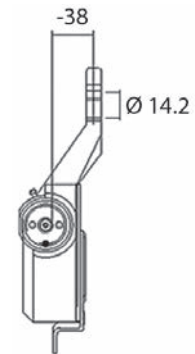

AD. RENAULT

BIPRO REF.	09548465
HALDEX N°	79013
OEM REF.	5000789892
	5010056685

SIDE	APPLICATION	MODEL	AXLE	SIDE
Right / Left	Truck	GAMA G	2	Left / Right
Right / Left	Truck	MAGNUM GAMA AE	2	Left / Right
Right / Left	Truck	GAMA R	2-3	Left / Right
Right / Left	Truck	MAGNUM E-TECH	2	Left / Right

BIPRO REF.	09549465
HALDEX N°	79014
OEM REF.	5000789893
	5010056686