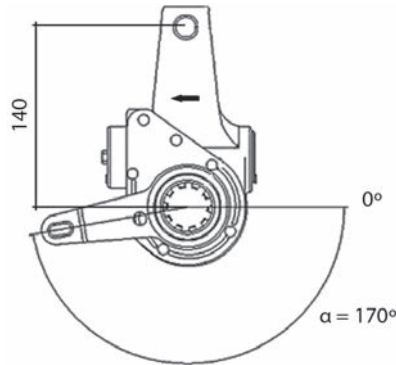

AD. VOLVO

BIPRO REF.	09386464
HALDEX N°	72678
OEM REF.	1196321

SIDE	APPLICATION	MODEL	AXLE
Left / Right	Bus	B7	1
Left / Right	Bus	B9	1
Left / Right	Bus	B10	1