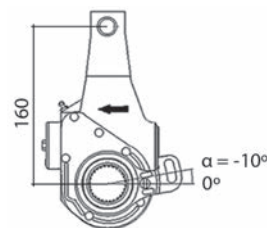

SIDE	APPLICATION	MODEL	AXLE	SIDE
Right	Truck	PREMIUM	3	Left
Right	Truck	MAGNUM AE	2	Left
Right	Truck	MAGNUM E-TECH	2	Left
Right	Truck	KERAX	2	Left