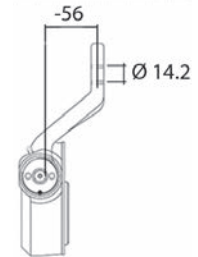

BIPRO REF.	09848465
HALDEX N°	79440
OEM REF.	5010197577