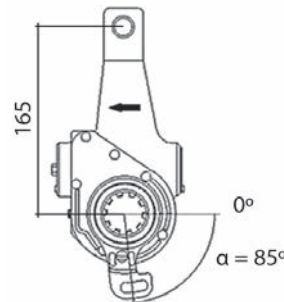

BIPRO REF.	09840465
HALDEX N°	79442
OEM REF.	1358634

SIDE	APPLICATION	MODEL	AXLE	SIDE
Right	Truck	4 SERIES 114	1	Left
Right	Truck	4 SERIES 124	1	Left
Right	Truck	4 SERIES 164	1	Left
Right	Truck	4 SERIES 94	1	Left
Right	Truck	MODEL P	1	Left
Right	Truck	MODEL G	1	Left
Right	Truck	MODEL R	1	Left
Right	Truck	MODEL T	1	Left

BIPRO REF.	09841465
HALDEX N°	79443
OEM REF.	1358635