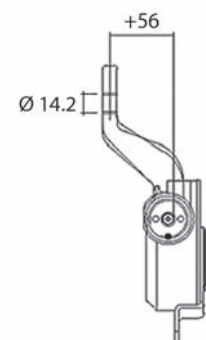

BIPRO REF.	09752465
HALDEX N°	79296
OEM REF.	5010098862

SIDE	APPLICATION	MODEL	AXLE	SIDE
Left	Truck	GAMA G	2	Right
Left	Truck	KERAX	2	Right
Left	Truck	PREMIUM	2	Right

BIPRO REF.	09753465
HALDEX N°	79297
OEM REF.	5010098863