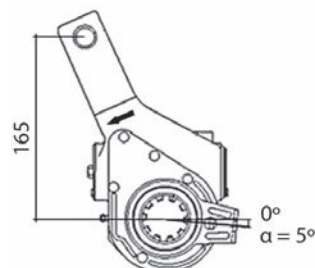

BIPRO REF.	09351464
HALDEX N°	72785
OEM REF.	1197966

SIDE	APPLICATION	MODEL	AXLE	SIDE
Right	Bus	B7	2	Left
Right	Bus	B10	2	Left
Right	Bus	B12	2	Left

BIPRO REF.	09350464
HALDEX N°	72784
OEM REF.	1197965