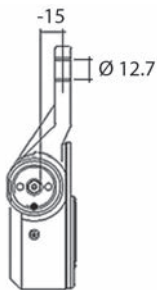

AD. VOLVO

BIPRO REF.	09386464
HALDEX N°	72678
OEM REF.	1196321

SIDE	APPLICATION	MODEL	AXLE
Left / Right	Bus	B7	1
Left / Right	Bus	B9	1
Left / Right	Bus	B10	1

BIPRO REF.	09359464
HALDEX N°	72783
OEM REF.	1195462

SIDE	APPLICATION	MODEL	AXLE	SIDE
Right	Bus	B7	2	Left
Right	Bus	B10	2	Left
Right	Bus	B12	2	Left

BIPRO REF.	09358464
HALDEX N°	72782
OEM REF.	1195461

BIPRO REF.	09351464
HALDEX N°	72785
OEM REF.	1197966

SIDE	APPLICATION	MODEL	AXLE	SIDE
Right	Bus	B7	2	Left
Right	Bus	B10	2	Left
Right	Bus	B12	2	Left

BIPRO REF.	09350464
HALDEX N°	72784
OEM REF.	1197965