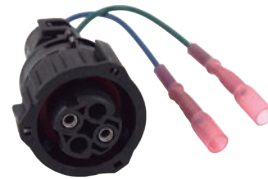

ADAPTADOR CONMUTADOR /
COMMUTATOR ADAPTER

BIPRO REF.	05904494
OEM REF.	1741865
BRAND	SCANIA

ADAPTADOR CONMUTADOR /
COMMUTATOR ADAPTER

BIPRO REF.	05904494
OEM REF.	20382517
BRAND	VOLVO

ELECTROVÁLVULA CALEFACCIÓN /
SOLENOID VALVE CLIMATE CONTROL AD.