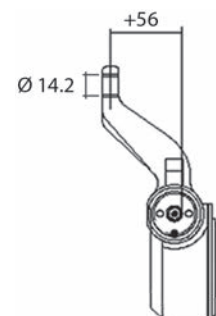

BIPRO REF.	09603466
HALDEX N°	80176
OEM REF.	81506106253
	81506106263

SIDE	APPLICATION	MODEL	AXLE	SIDE
Left	Truck	TGA		Right
Left	Truck	TGM		Right
Left	Truck	TGX		Right

BIPRO REF.	09604466
HALDEX N°	80177
OEM REF.	81506106264
	81506106256