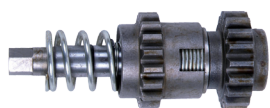

BIPRO REF.	13588210	AD. ORIGINAL	SJ4113	RIGHT
BIPRO REF.	13589210	AD. ORIGINAL	SJ4114	LEFT