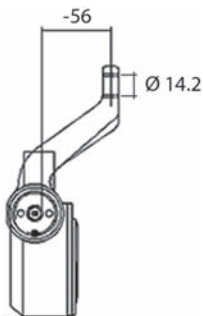

BIPRO REF.	09603466
HALDEX N°	80176
OEM REF.	81506106253
	81506106263

SIDE	APPLICATION	MODEL	AXLE	SIDE
Left	Truck	TGA		Right
Left	Truck	TGM		Right
Left	Truck	TGX		Right

BIPRO REF.	09604466
HALDEX N°	80177
OEM REF.	81506106264
	81506106256