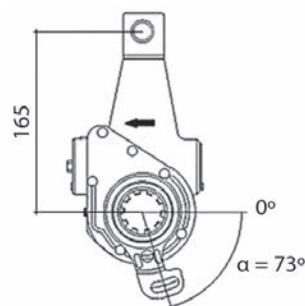

BIPRO REF.	09371464
HALDEX N°	72663
OEM REF.	1112829

SIDE	APPLICATION	MODEL	AXLE	SIDE
Left	Truck	SERIES 2	1	Right
Left	Truck	SERIES 3	1	Right

BIPRO REF.	09372464
HALDEX N°	72664
OEM REF.	1112830