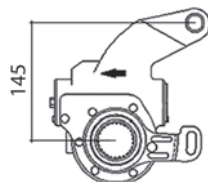

SIDE	APPLICATION	MODEL	AXLE	SIDE
Left	Truck	MK		Right
Left	Truck	NG		Right
Left	Truck	SK		Right