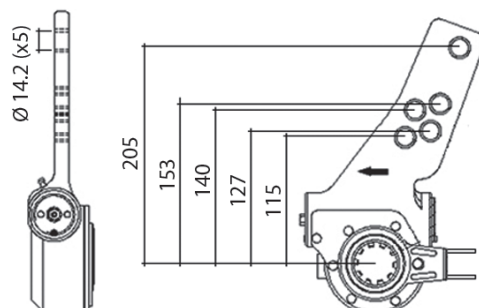

MERITOR	
BIPRO REF.	09670466
HALDEX N°	80020S
SIDE	Left / Right
APPLICATION	Trailer