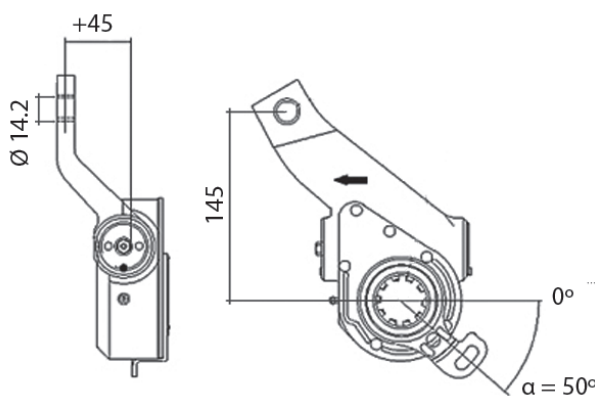

ZF	
BIPRO REF.	09903464
HALDEX N°	79638
OEM REF.	0501007222
SIDE	Left / Right
APPLICATION	Trailer