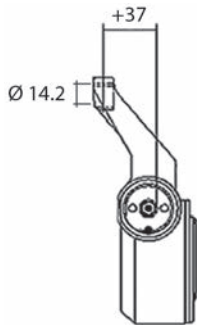

AD. MAN

BIPRO REF.	09605466
HALDEX N°	80178
OEM REF.	81506106259
	81506106255

SIDE	APPLICATION	MODEL	AXLE	SIDE
Left	Truck	TGA		Right
Left	Truck	TGM		Right
Left	Truck	TGS		Right
Left	Truck	TGX		Right

BIPRO REF.	09606466
HALDEX N°	80179
OEM REF.	81506106254
	81506106260