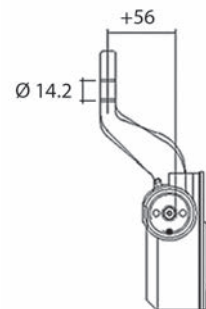

BIPRO REF.	09750465
HALDEX N°	79294
OEM REF.	5010098860

SIDE	APPLICATION	MODEL	AXLE	SIDE
Left	Truck	GAMA G	2-3-4	Right
Left	Truck	KERAX	2-3-4	Right

BIPRO REF.	09751465
HALDEX N°	79295
OEM REF.	5010098861