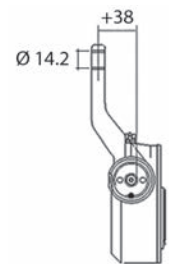

BIPRO REF.	09861465
HALDEX N°	79305
OEM REF.	5010260028