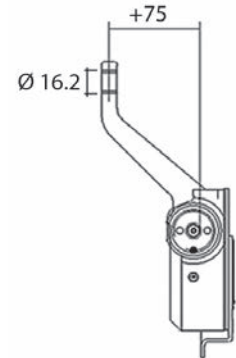

AD. SCANIA

BIPRO REF.	09615465
HALDEX N°	79105
OEM REF.	1324357
	219860

SIDE	APPLICATION	MODEL	AXLE	SIDE
Left	Truck	SERIES 3	3-4	Right
Left	Truck	4 SERIES	3-4	Right

BIPRO REF.	09616465
HALDEX N°	79106
OEM REF.	1324358
	219859