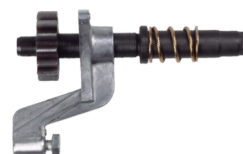

BIPRO REF.	13069210	AD. ORIGINAL	-	RIGHT
BIPRO REF.	13060210	AD. ORIGINAL	-	LEFT