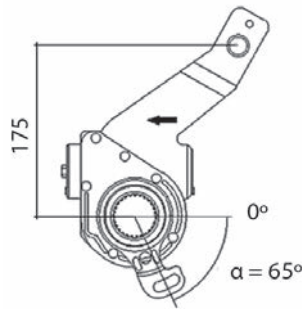

AD. RENAULT

BIPRO REF.	09548465
HALDEX N°	79013
OEM REF.	5000789892
	5010056685

SIDE	APPLICATION	MODEL	AXLE	SIDE
Right / Left	Truck	GAMA G	2	Left / Right
Right / Left	Truck	MAGNUM GAMA AE	2	Left / Right
Right / Left	Truck	GAMA R	2-3	Left / Right
Right / Left	Truck	MAGNUM E-TECH	2	Left / Right

BIPRO REF.	09549465
HALDEX N°	79014
OEM REF.	5000789893
	5010056686