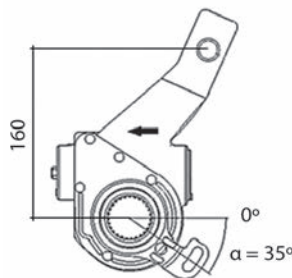

BIPRO REF.	09750465
HALDEX N°	79294
OEM REF.	5010098860

SIDE	APPLICATION	MODEL	AXLE	SIDE
Left	Truck	GAMA G	2-3-4	Right
Left	Truck	KERAX	2-3-4	Right

BIPRO REF.	09751465
HALDEX N°	79295
OEM REF.	5010098861