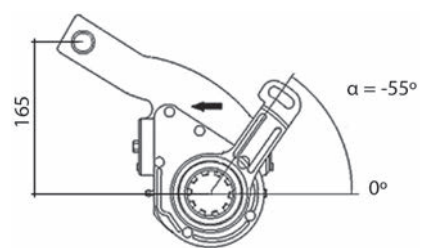

AD. SCANIA

BIPRO REF.	09370464
HALDEX N°	72662
OEM REF.	278739
	1112831
	384419

SIDE	APPLICATION	MODEL	AXLE
Left / Right	Truck	4 SERIES 114	2
Left / Right	Truck	4 SERIES 124	2
Left / Right	Truck	4 SERIES 94	2
Left / Right	Truck	MODEL T	2
Left / Right	Truck	MODEL P	2-3
Left / Right	Truck	MODEL G	2-3
Left / Right	Truck	MODEL R	2-3

BIPRO REF.	09378464
HALDEX N°	72660
OEM REF.	1112833

SIDE	APPLICATION	MODEL	AXLE	SIDE
Left	Truck	SERIE 3	2-3	Right
Left	Truck	4 SERIES 114	2-3-4	Right
Left	Truck	4 SERIES 124	2-3-4	Right
Left	Truck	4 SERIES 164	2-3-4	Right
Left	Truck	4 SERIES 94	2-3-4	Right
Left	Truck	MODEL P	2-3	Right
Left	Truck	MODEL G	2-3	Right
Left	Truck	MODEL R	2-3	Right
Left	Truck	MODEL T	2-3	Right

BIPRO REF.	09379464
HALDEX N°	72661
OEM REF.	1112834