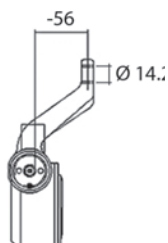

BIPRO REF.	09667466
HALDEX N°	80000
OEM REF.	9454200238
	3874200338
	9424200238
	9424200438