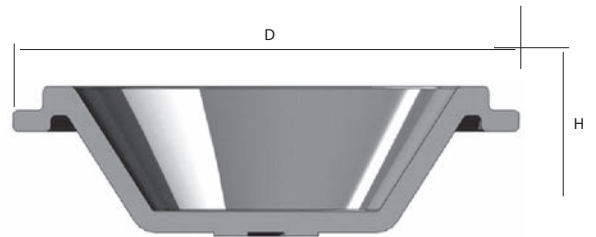

DISC BRAKE DIAPHRAGM

BIPRO REF.	TYPE	D (mm)	H (mm)
13677235	16"	158	42
13671235	20"	169	40
13675235	24"	180	40