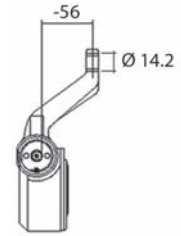

BIPRO REF.	09689466
HALDEX N°	80030
OEM REF.	9454200938