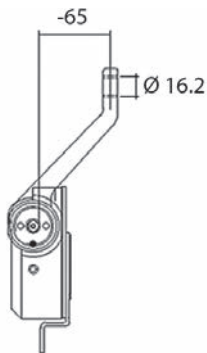

BIPRO REF.	09840465
HALDEX N°	79442
OEM REF.	1358634

SIDE	APPLICATION	MODEL	AXLE	SIDE
Right	Truck	4 SERIES 114	1	Left
Right	Truck	4 SERIES 124	1	Left
Right	Truck	4 SERIES 164	1	Left
Right	Truck	4 SERIES 94	1	Left
Right	Truck	MODEL P	1	Left
Right	Truck	MODEL G	1	Left
Right	Truck	MODEL R	1	Left
Right	Truck	MODEL T	1	Left

BIPRO REF.	09841465
HALDEX N°	79443
OEM REF.	1358635