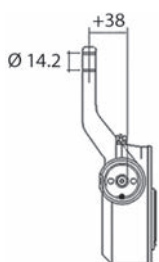

BIPRO REF.	09922465
HALDEX N°	79684
OEM REF.	5430060289