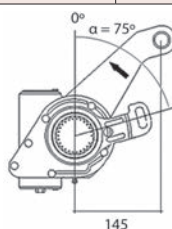

AD. MAN

BIPRO REF.	09709465
HALDEX N°	79212
OEM REF.	81506106151
	81506106231
	81506106081
	81506108151
	81506109151

SIDE	APPLICATION	MODEL	AXLE
Left / Right	Truck	E2000	1
Left / Right	Truck	F2000	1
Left / Right	Truck	F90	1
Left / Right	Truck	F2000L	1
Left / Right	Truck	M90	1
Left / Right	Bus	SLII	1
Left / Right	Bus	SÜ	1

BIPRO REF.	09795465
HALDEX N°	79208
OEM REF.	81506106165
	81506106211
	81998033225

SIDE	APPLICATION	MODEL	AXLE	SIDE
Left	Truck	F90	2-3-4	Right
Left	Truck	E2000	2-3-4	Right
Left	Truck	TGA	2-3-4	Right
Left	Truck	M2000L	2-3-4	Right
Left	Truck	M2000	2-3-4	Right
Left	Truck	F2000	2-3-4	Right

BIPRO REF.	09796465
HALDEX N°	79209
OEM REF.	81506106166
	81506106210
	81506106234
	81998033226