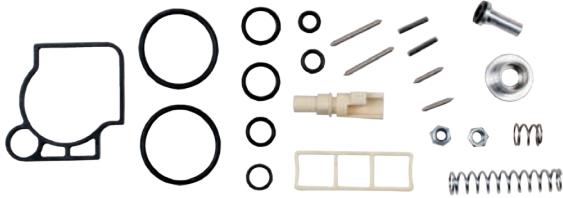

BIPRO REF.	13707246	AD. ORIGINAL	9730090002
-------------------	----------	---------------------	------------

FAST MOVERS - REPAIR KIT VALVES

BIPRO REF.	13708246	AD. ORIGINAL	9617230002
------------	----------	--------------	------------