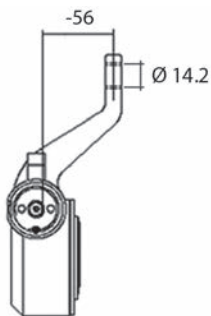

BIPRO REF.	09617466
HALDEX N°	80180
OEM REF.	81506106251
	81506106261

SIDE	APPLICATION	MODEL	AXLE	SIDE
Left	Truck	TGA		Right
Left	Truck	TGM		Right
Left	Truck	TGS		Right
Left	Truck	TGX		Right

BIPRO REF.	09618466
HALDEX N°	80181
OEM REF.	81506106262
	81506106252