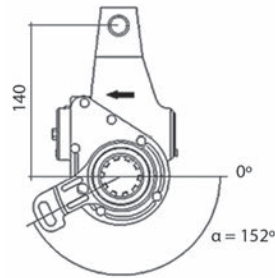

SIDE	APPLICATION	MODEL	AXLE	SIDE
Left	Truck	65CF	1	Right
Left	Truck	75CF	1	Right
Left	Truck	85CF	1	Right
Left	Truck	95CF	1	Right