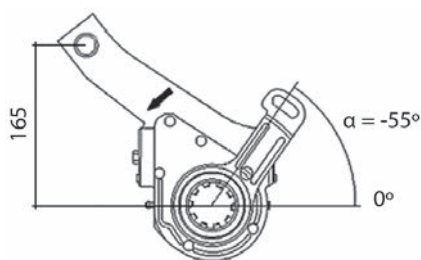

AD. SCANIA

BIPRO REF.	09370464
HALDEX N°	72662
OEM REF.	278739
	1112831
	384419

SIDE	APPLICATION	MODEL	AXLE
Left / Right	Truck	4 SERIES 114	2
Left / Right	Truck	4 SERIES 124	2
Left / Right	Truck	4 SERIES 94	2
Left / Right	Truck	MODEL T	2
Left / Right	Truck	MODEL P	2-3
Left / Right	Truck	MODEL G	2-3
Left / Right	Truck	MODEL R	2-3

BIPRO REF.	09378464
HALDEX N°	72660
OEM REF.	1112833

SIDE	APPLICATION	MODEL	AXLE	SIDE
Left	Truck	SERIE 3	2-3	Right
Left	Truck	4 SERIES 114	2-3-4	Right
Left	Truck	4 SERIES 124	2-3-4	Right
Left	Truck	4 SERIES 164	2-3-4	Right
Left	Truck	4 SERIES 94	2-3-4	Right
Left	Truck	MODEL P	2-3	Right
Left	Truck	MODEL G	2-3	Right
Left	Truck	MODEL R	2-3	Right
Left	Truck	MODEL T	2-3	Right

BIPRO REF.	09379464
HALDEX N°	72661
OEM REF.	1112834