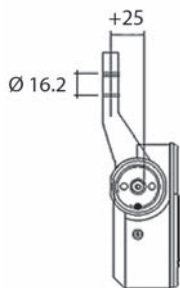

AD. SCANIA

BIPRO REF.	09370464
HALDEX N°	72662
OEM REF.	278739
	1112831
	384419

SIDE	APPLICATION	MODEL	AXLE
Left / Right	Truck	4 SERIES 114	2
Left / Right	Truck	4 SERIES 124	2
Left / Right	Truck	4 SERIES 94	2
Left / Right	Truck	MODEL T	2
Left / Right	Truck	MODEL P	2-3
Left / Right	Truck	MODEL G	2-3
Left / Right	Truck	MODEL R	2-3

BIPRO REF.	09378464
HALDEX N°	72660
OEM REF.	1112833

SIDE	APPLICATION	MODEL	AXLE	SIDE
Left	Truck	SERIE 3	2-3	Right
Left	Truck	4 SERIES 114	2-3-4	Right
Left	Truck	4 SERIES 124	2-3-4	Right
Left	Truck	4 SERIES 164	2-3-4	Right
Left	Truck	4 SERIES 94	2-3-4	Right
Left	Truck	MODEL P	2-3	Right
Left	Truck	MODEL G	2-3	Right
Left	Truck	MODEL R	2-3	Right
Left	Truck	MODEL T	2-3	Right

BIPRO REF.	09379464
HALDEX N°	72661
OEM REF.	1112834