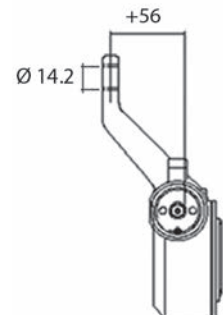

BIPRO REF.	09617466
HALDEX N°	80180
OEM REF.	81506106251
	81506106261

SIDE	APPLICATION	MODEL	AXLE	SIDE
Left	Truck	TGA		Right
Left	Truck	TGM		Right
Left	Truck	TGS		Right
Left	Truck	TGX		Right

BIPRO REF.	09618466
HALDEX N°	80181
OEM REF.	81506106262
	81506106252