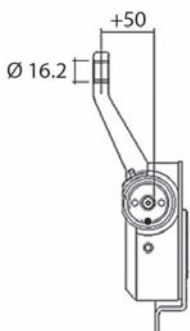

BIPRO REF.	09371464
HALDEX N°	72663
OEM REF.	1112829

SIDE	APPLICATION	MODEL	AXLE	SIDE
Left	Truck	SERIES 2	1	Right
Left	Truck	SERIES 3	1	Right

BIPRO REF.	09372464
HALDEX N°	72664
OEM REF.	1112830