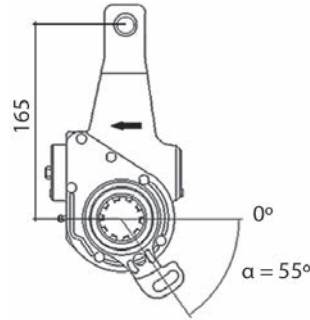

AD. SCANIA

BIPRO REF.	09615465
HALDEX N°	79105
OEM REF.	1324357
	219860

SIDE	APPLICATION	MODEL	AXLE	SIDE
Left	Truck	SERIES 3	3-4	Right
Left	Truck	4 SERIES	3-4	Right

BIPRO REF.	09616465
HALDEX N°	79106
OEM REF.	1324358
	219859