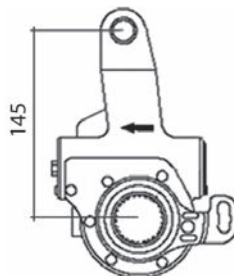

BIPRO REF.	09617466
HALDEX N°	80180
OEM REF.	81506106251
	81506106261

SIDE	APPLICATION	MODEL	AXLE	SIDE
Left	Truck	TGA		Right
Left	Truck	TGM		Right
Left	Truck	TGS		Right
Left	Truck	TGX		Right

BIPRO REF.	09618466
HALDEX N°	80181
OEM REF.	81506106262
	81506106252