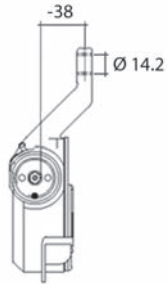

AD. DAF

BIPRO REF.	09261464
HALDEX N°	72523
OEM REF.	0159556
	105007001
	278350