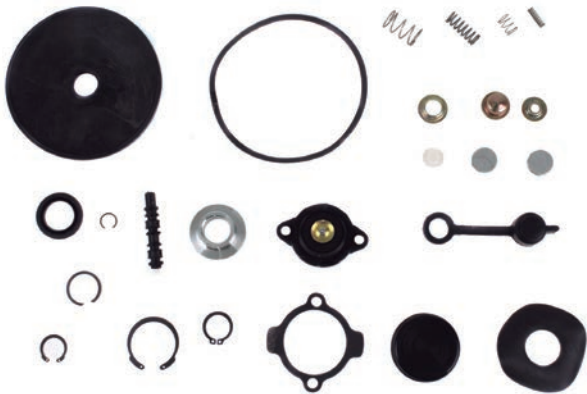

BIPRO REF.	13597246	AD. ORIGINAL	4757110002