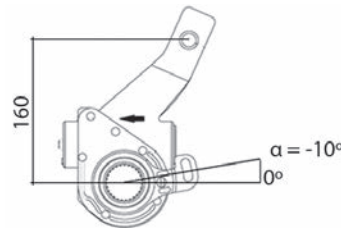

SIDE	APPLICATION	MODEL	AXLE	SIDE
Left	Truck	-		Right