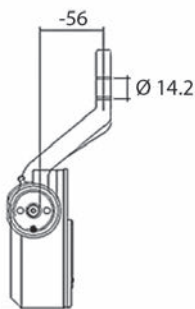

BIPRO REF.	09750465
HALDEX N°	79294
OEM REF.	5010098860

SIDE	APPLICATION	MODEL	AXLE	SIDE
Left	Truck	GAMA G	2-3-4	Right
Left	Truck	KERAX	2-3-4	Right

BIPRO REF.	09751465
HALDEX N°	79295
OEM REF.	5010098861