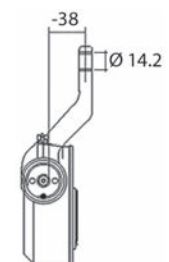

BIPRO REF.	09921465
HALDEX N°	79683
OEM REF.	5430060288