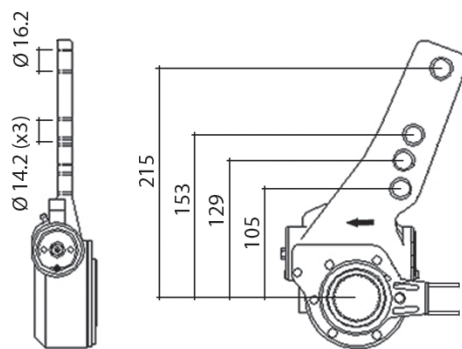

SMB

BIPRO REF.	09676466
HALDEX N°	80023S
SIDE	Left / Right
APPLICATION	Trailer