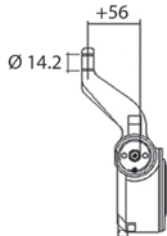

AD. MERCEDES

BIPRO REF.	09665466
HALDEX N°	80014
OEM REF.	9454200438