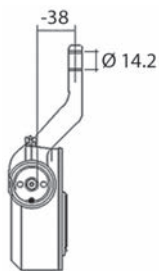

BIPRO REF.	09860465
HALDEX N°	79304
OEM REF.	5010260027