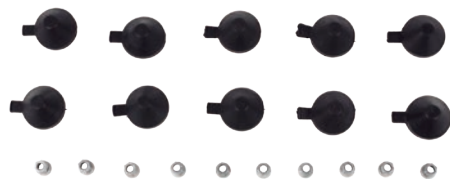

BIPRO REF.	13580218	AD. ORIGINAL	-

BIPRO REF.	13597218	AD. ORIGINAL	Z001548