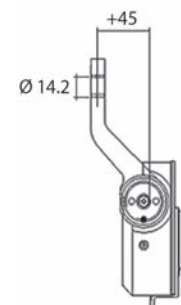

BIPRO REF.	09309464
HALDEX N°	72705
OEM REF.	0755617