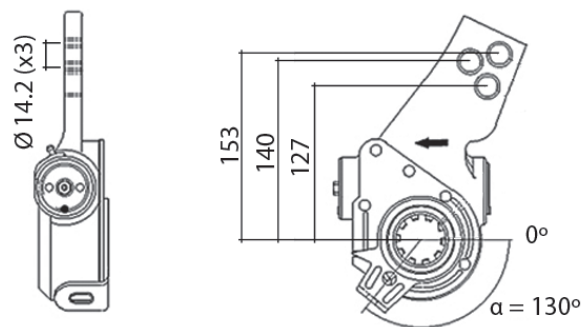

MERITOR	
BIPRO REF.	09771465
HALDEX N°	79183
OEM REF.	MAS9Z90
SIDE	Left / Right
APPLICATION	Trailer