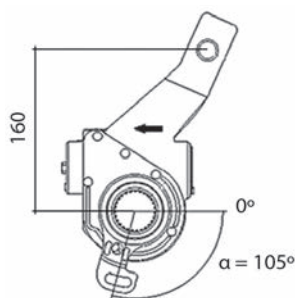

BIPRO REF.	09752465
HALDEX N°	79296
OEM REF.	5010098862

SIDE	APPLICATION	MODEL	AXLE	SIDE
Left	Truck	GAMA G	2	Right
Left	Truck	KERAX	2	Right
Left	Truck	PREMIUM	2	Right

BIPRO REF.	09753465
HALDEX N°	79297
OEM REF.	5010098863