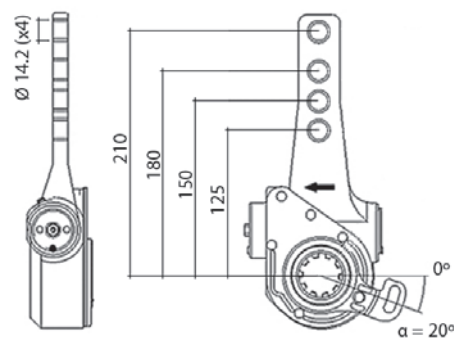

SAF / BPW

BIPRO REF.	09852464
HALDEX N°	72053
OEM REF.	4175023100 40672053000
SIDE	Left / Right
APPLICATION	Trailer