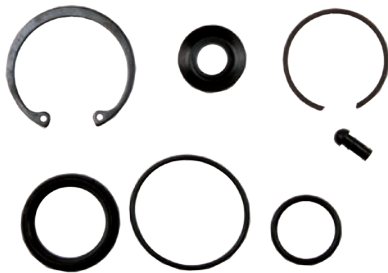

BIPRO REF.	13593248	AD. ORIGINAL	1487010221