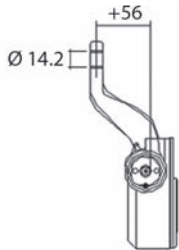

BIPRO REF.	09849465
HALDEX N°	79441
OEM REF.	5010197578