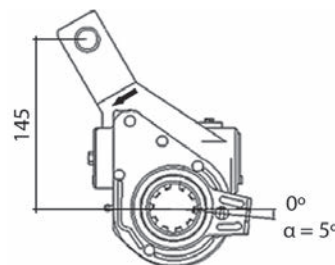

AD. VOLVO

BIPRO REF.	09386464
HALDEX N°	72678
OEM REF.	1196321

SIDE	APPLICATION	MODEL	AXLE
Left / Right	Bus	B7	1
Left / Right	Bus	B9	1
Left / Right	Bus	B10	1

BIPRO REF.	09359464
HALDEX N°	72783
OEM REF.	1195462

SIDE	APPLICATION	MODEL	AXLE	SIDE
Right	Bus	B7	2	Left
Right	Bus	B10	2	Left
Right	Bus	B12	2	Left

BIPRO REF.	09358464
HALDEX N°	72782
OEM REF.	1195461

BIPRO REF.	09351464
HALDEX N°	72785
OEM REF.	1197966

SIDE	APPLICATION	MODEL	AXLE	SIDE
Right	Bus	B7	2	Left
Right	Bus	B10	2	Left
Right	Bus	B12	2	Left

BIPRO REF.	09350464
HALDEX N°	72784
OEM REF.	1197965