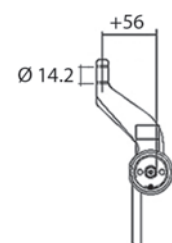

BIPRO REF.	09668466
HALDEX N°	80001
OEM REF.	9454200338
	3874200238
	9424200338
	9424200538