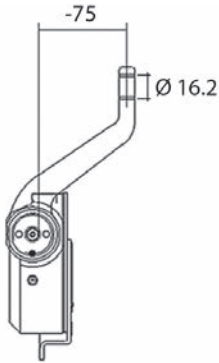

AD. SCANIA

BIPRO REF.	09615465
HALDEX N°	79105
OEM REF.	1324357
	219860

SIDE	APPLICATION	MODEL	AXLE	SIDE
Left	Truck	SERIES 3	3-4	Right
Left	Truck	4 SERIES	3-4	Right

BIPRO REF.	09616465
HALDEX N°	79106
OEM REF.	1324358
	219859