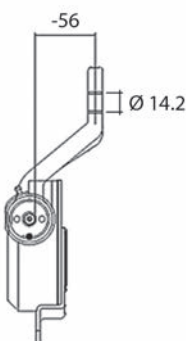

BIPRO REF.	09752465
HALDEX N°	79296
OEM REF.	5010098862

SIDE	APPLICATION	MODEL	AXLE	SIDE
Left	Truck	GAMA G	2	Right
Left	Truck	KERAX	2	Right
Left	Truck	PREMIUM	2	Right

BIPRO REF.	09753465
HALDEX N°	79297
OEM REF.	5010098863