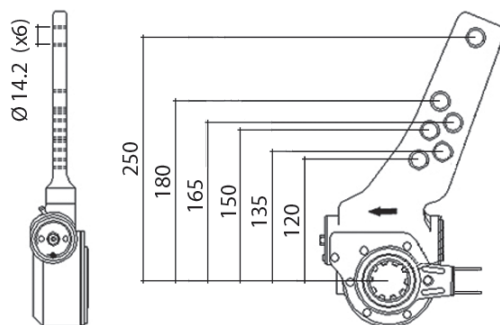

TRAILER

BPW	
BIPRO REF.	09678466
HALDEX N°	80019S
OEM REF.	0557482433
	0517482493
	0517482213
SIDE	Left / Right
APPLICATION	Trailer