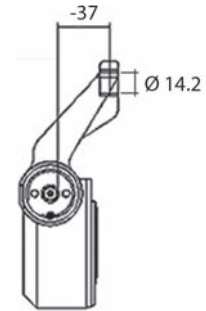

AD. MAN

BIPRO REF.	09605466
HALDEX N°	80178
OEM REF.	81506106259
	81506106255

SIDE	APPLICATION	MODEL	AXLE	SIDE
Left	Truck	TGA		Right
Left	Truck	TGM		Right
Left	Truck	TGS		Right
Left	Truck	TGX		Right

BIPRO REF.	09606466
HALDEX N°	80179
OEM REF.	81506106254
	81506106260