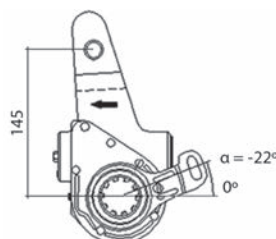

SIDE	APPLICATION	MODEL	AXLE	SIDE
Left	Truck	75CF	2	Right
Left	Truck	85CF	4	Right
Left	Truck	95XF	3	Right
Left	Truck	CF75	2	Right
Left	Truck	CF85	4	Right
Left	Truck	XF95	3	Right
Left	Truck	XF105	2	Right