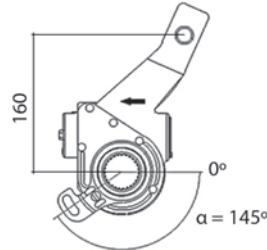

SIDE	APPLICATION	MODEL	AXLE	SIDE
Left	Truck	PREMIUM	1-2	Right
Left	Truck	KERAX	1-2	Right
Left	Truck	MAGNUM E-TECH	1-2	Right