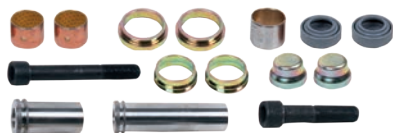

REPAIR KIT AD. MERITOR

LRG 587 / 586 / 571 / 570

BIPRO REF.	13569210	AD. ORIGINAL	MCK1102