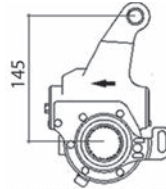

SIDE	APPLICATION	MODEL	SIDE
Right	Truck	Actros	Left
Right	Truck	Actros MP2/MP3	Left
Right	Truck	Atego	Left
Right	Truck	Axor 2	Left
Right	Truck	Axor	Left