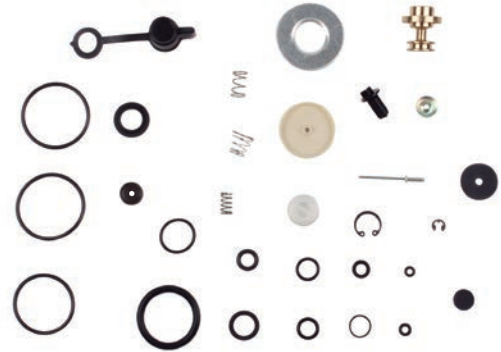

BIPRO REF.	13078216	AD. ORIGINAL	-
-------------------	----------	---------------------	---

FAST MOVERS - REPAIR KIT VALVES

BIPRO REF.	13568246	AD. ORIGINAL	461315005 461319152
-------------------	----------	---------------------	------------------------