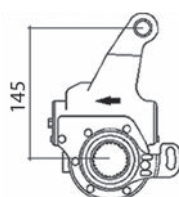

SIDE	APPLICATION	MODEL	SIDE
Left	Truck	Actros	Right
Left	Truck	Actros MP2/MP3	Right
Left	Truck	Atego	Right
Left	Truck	Axor	Right
Left	Truck	Axor 2	Right
Left	Truck	LK	Right
Left	Truck	MK	Right
Left	Truck	NG	Right
Left	Truck	SK	Right