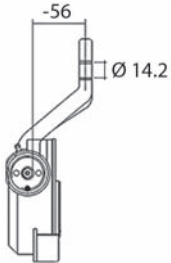

AD. RENAULT

BIPRO REF.	09866465
HALDEX N°	79310
OEM REF.	5010260117