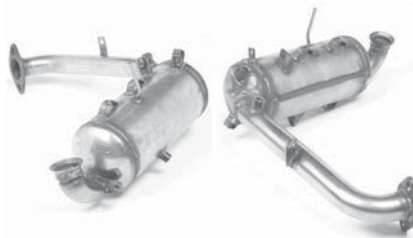

FORD	FOCUS	96
	FOCUS C-MAX	96
MAZDA	3	96
VOLVO	C30	99
	S40	99
	V50	99