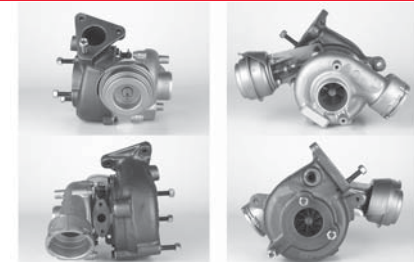

AUDI	A4	14
	A6	15

☎: 7135-769