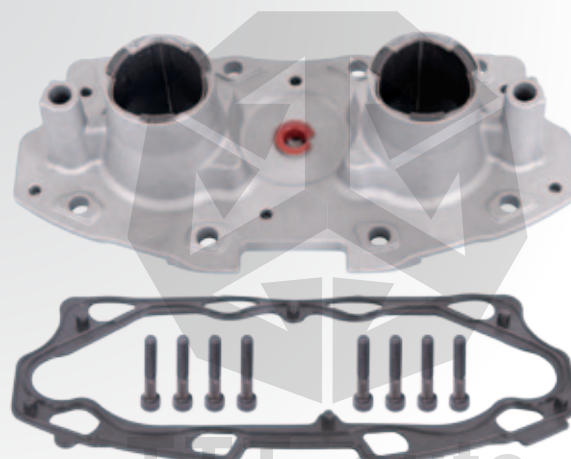

16020

Caliper Adjusting Mechanism Cap

TTT - auto

TTT No	Description	Pcs.
15031	Caliper Gear Bush & Seal Set	x 1
16023	Gasket	x 1
16024	Bolt - M8 x 1.25 / 45 mm	x 8

16080

Caliper Adjusting Mechanism Cap (With Bush)