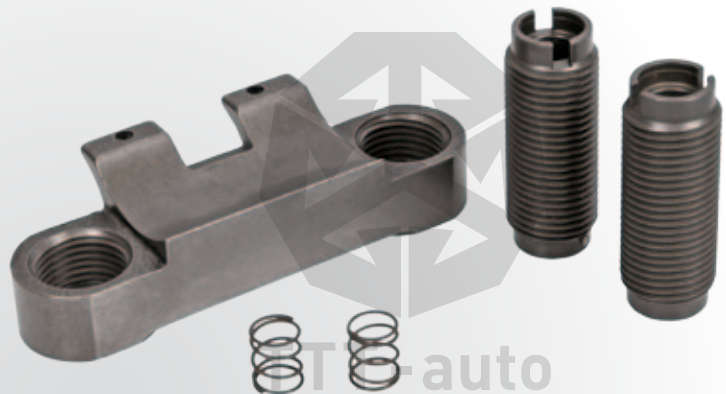

16097

Caliper Head Gasket

15001

Caliper Tappet & Boot Set

TTT No	Description	Pcs.
18381	Tappet	x 2
18382	Ring	x 2
18383	Tappet Boot	x 2

WABCO

15410

Caliper Shaft Housing Set