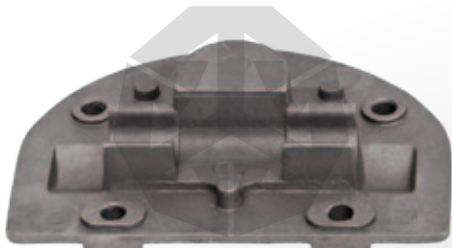

16029

Brake Adjusting Cover Gasket
1696450

TTT - auto

15083

Brake Adjusting Gasket Set
272905
3098290

TTT - auto

15082

Brake Adjusting Cover
1696449