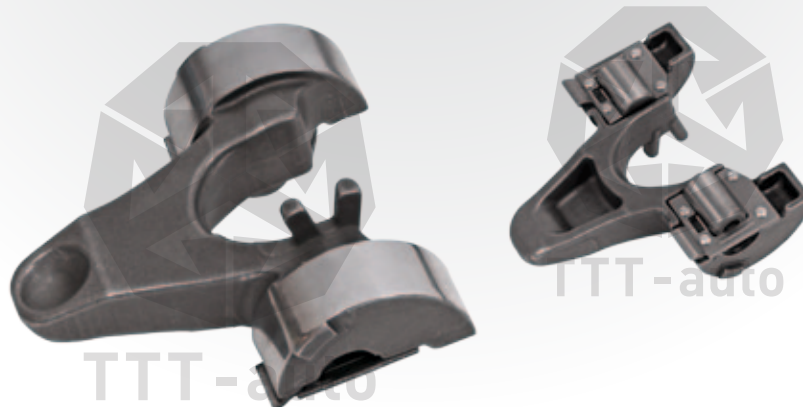

TTT - auto

TTT No	Description	Pcs.
14649	Roller Bearing	x 2

15006

Caliper Tappet & Boot Set

II370760065

TTT - auto

TTT No	Description	Pcs.
14507	Thrust Part With Bellow - (74 mm)	x 1
14508	Shaft Housing Boot	x 1
14509	Bush - Ø 16 x 18 / 10 mm	x 1
15707	Grease (White) - 5 g	x 1

14657

Roller Bearing Set

TTT - auto

TTT No	Description	Pcs.
13514	Roller Bearing	x 2

15040
Shaft Housing

13471
Adjusting Mechanism Shaft

15044
Pinion Shaft

14925
Caliper Calibration Shaft Chain
12 Link

13469
Caliper Calibration Bolt - (3 Thread)

17390
Caliper Lever

13501 Caliper Pin Repair Kit

K001928

TTT No	Description	Pcs.
14544	Caliper Pin - Ø 30 / 99 mm	x 1
14545	Caliper Pin - Ø 30 / 72 mm	x 1
14546	Pin Bolt - M16 x 1.5 / 105 mm	x 1
14547	Pin Bolt - M16 x 1.5 / 75 mm	x 1
14561	Pin Boot - (Red)	x 2
14562	Ring - (Plastic)	x 2
14548	Bush Ø 30 x 34 / 65 mm	x 1
14549	Bush Ø 30 x 34 / 20 mm	x 1
14543	Pin Cap - Ø 34 / 14 mm	x 2
15707	Grease (White) - 5 g	x 1