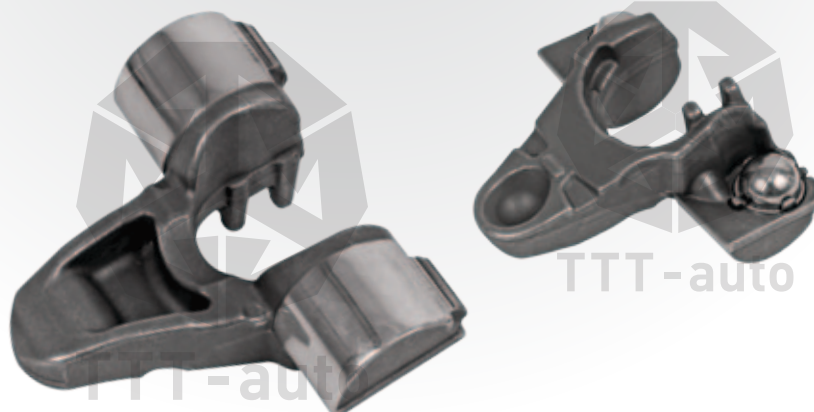

13490
Adjusting Mechanism Shaft

13491
Pinion Shaft

13495
Caliper Calibration Shaft Chain
14 Link

13469
Caliper Calibration Bolt - (3 Thread)

13493
Caliper Lever

13433 Caliper Pin Repair Kit

II328090062
II339680062
II369100062

TTT No	Description	Pcs.
14519	Caliper Pin - Ø 36 / 145 mm	x 1
14520	Caliper Pin - Ø 34 / 80 mm	x 1
14526	Pin Bolt - M16 x 1.5 / 150 mm	x 1
14527	Pin Bolt - M16 x 1.5 / 85 mm	x 1
14521	Bush - Ø 36 x 40 / 82 mm	x 1
14522	Rubber Bush - Ø 34 x 40 / 50 mm	x 1
14683	Pin Boot - (Red)	x 1
14684	Ring - (White)	x 1
14524	Bellow Cap - (Black)	x 1
14525	Clamp	x 1
15707	Grease (White) - 5 g	x 1
15718	Grease (Green) - 8 g	x 1