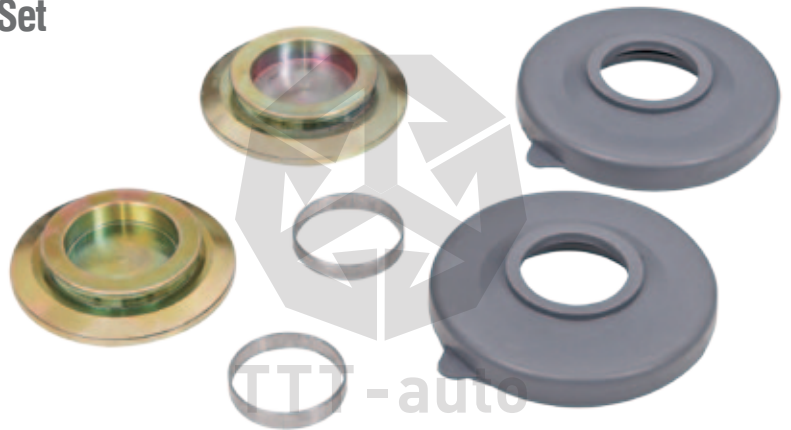

15014 Caliper Tappet & Boot Set

TTT No	Description	Pcs.
14710	Tappet Boot	x 2
15386	Tappet	x 2
15387	Ring	x 2