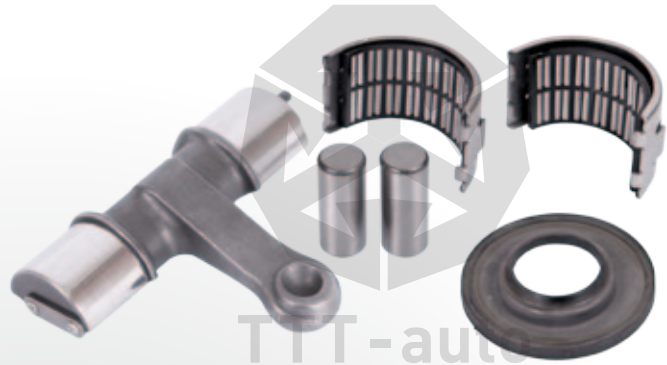

TTT No	Description	Pcs.
16044	Lever - L	x 1
14880	Roller Bearing	x 2
14881	Lever Bearing	x 2
13488	Half Bearing	x 2
15442	Actuator Seal	x 1

Caliper Lever Set **16078**
Radial Type
SJ4108