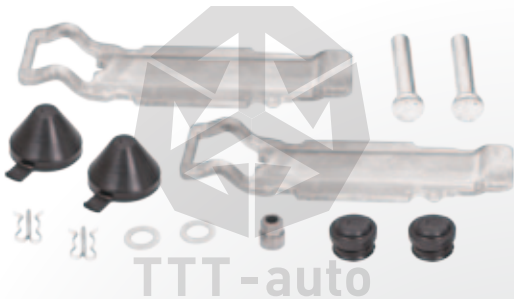

15780

Brake Pad Retainer Repair Kit