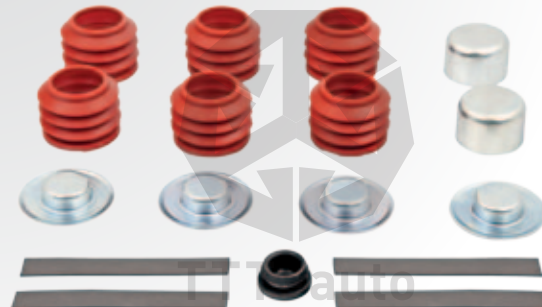

TTT No	Description		Pcs.
18513	Pin Cap - Ø 42 / 28 mm	x	2
18514	Steel Cap	x	4
18515	Pin Boot	x	6
18516	Plastic Gasket	x	4
18506	Plug	x	1

18505

Caliper Boot Set 91011

TTT No	Description		Pcs.
18501	Pin Boot	x	2
18502	Spring	x	2
18503	Clips	x	2
18506	Plug	x	1