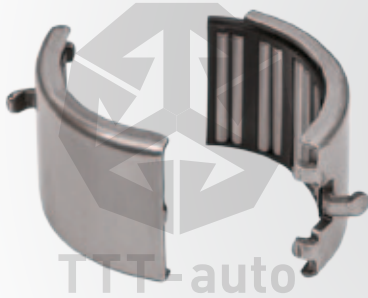

14794 Roller Bearing Set

TTT No	Description	Pcs.
13494	Roller Bearing	x 2