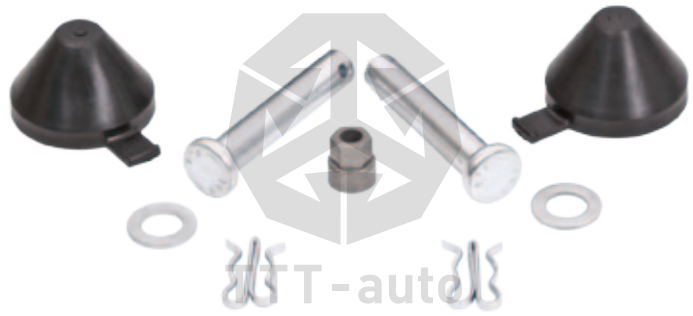

14676

Brake Pad Retainer & Adapter Repair Kit