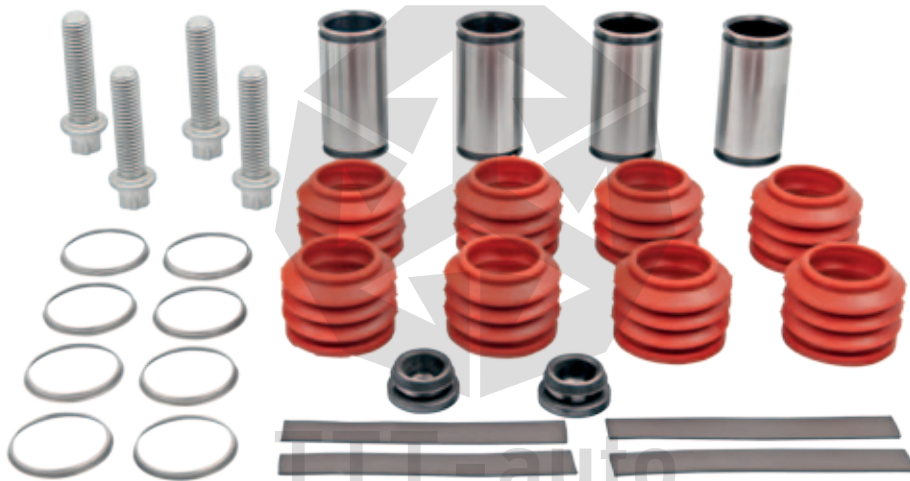

Caliper Pin Repair Kit **18560**

87406