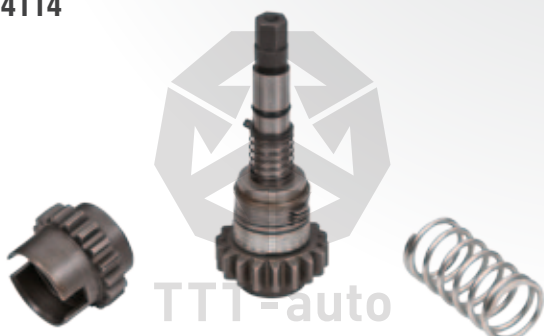

13457

Caliper Adjusting Mechanism - R
SJ4114