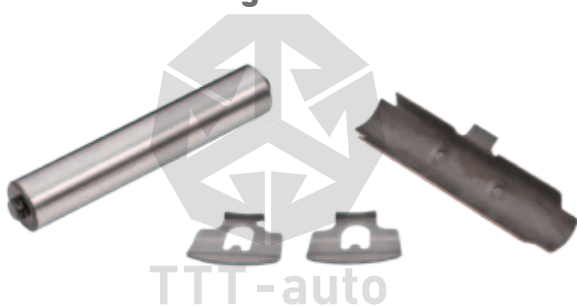

13505

Caliper Mechanism Gear

TTT-auto

Shaft Housing Set **15512**

13502
Shaft Housing

TTT No	Description	Pcs.
13502	Shaft Housing	x 1
14563	Lever Bearing	x 1
13507	Calibration Bolt - (3 Thread)	x 2

TTT No	Description	Pcs.
14665	Shaft Housing Pin	x 1
14666	Shaft Housing Pin Clamp	x 2
14656	Shaft Housing Spring	x 1

14664
Caliper Lever Bearing Set

TTT No	Description	Pcs.
14563	Lever Bearing	x 1
14665	Shaft Housing Pin	x 1
14666	Shaft Housing Pin Clamp	x 2

14563
Caliper Lever Bearing

13333 Caliper Tappet & Boot Set - (74 mm)