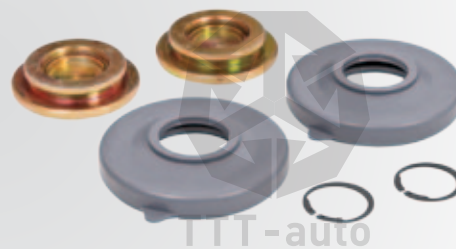

14890 Caliper Tappet & Boot Set

MCK1238