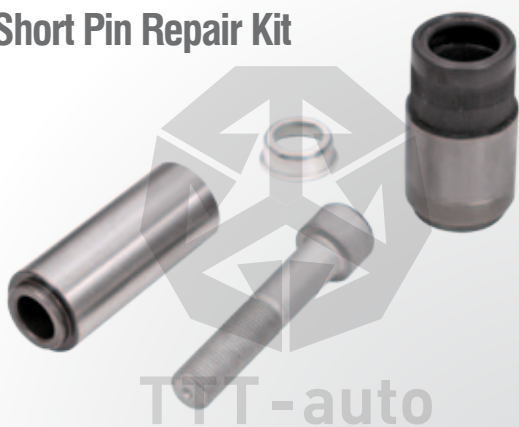

TTT No	Description	Pcs.
14528	Caliper Pin - Ø 36 / 114 mm	x 1
14529	Caliper Pin - Ø 32 / 80 mm	x 1
14527	Pin Bolt - M16 x 1.5 / 85 mm	x 1
14535	Pin Bolt - M16 x 1.5 / 80 mm	x 1
13436	Rubber Bush - (Long) - Ø 39 mm	x 1
14536	Pin Bolt Ring	x 1

Caliper Pin Repair Kit **13873**

K001532

KNORR

15050

Caliper Short Pin Repair Kit

TTT No	Description	Pcs.
14528	Caliper Pin - Ø 36 / 114 mm	x 1
14529	Caliper Pin - Ø 32 / 80 mm	x 1
14527	Pin Bolt - M16 x 1.5 / 85 mm	x 1
14535	Pin Bolt - M16 x 1.5 / 80 mm	x 1
14521	Bush - Ø 36 x 40 / 82 mm	x 1
14868	Rubber Bush - (Long) - Ø 35 mm	x 1
14536	Pin Bolt Ring	x 1
14683	Pin Boot - (Red)	x 1
14684	Ring - (White)	x 1
14693	Steel Cap	x 1
14694	O-ring	x 1
15707	Grease (White) - 5 g	x 1

TTT No	Description	Pcs.
14529	Caliper Pin - Ø 32 / 80 mm	x 1
14535	Pin Bolt - M16 x 1.5 / 80 mm	x 1
14868	Rubber Bush - (Long) - Ø 35 mm	x 1
14536	Pin Bolt Ring	x 1

15051

Caliper Short Pin Repair Kit

TTT No	Description	Pcs.
14529	Caliper Pin - Ø 32 / 80 mm	x 1
14868	Rubber Bush - (Long) - Ø 35 mm	x 1