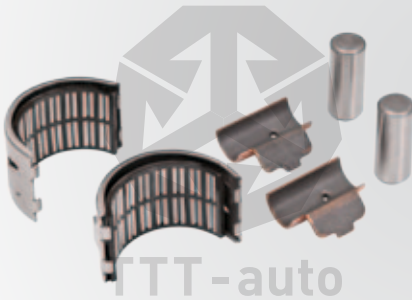

16621
Caliper Lever Bearing

14850
Caliper
Bearing Set
SJ4112