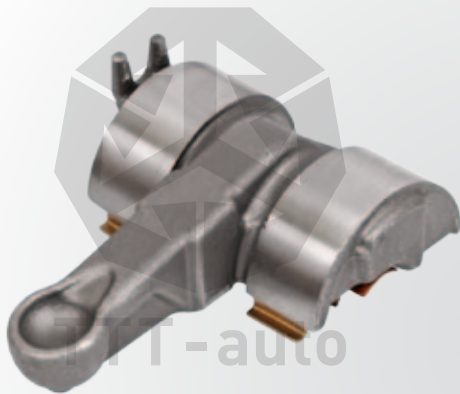

TTT No	Description		Pcs.
14649	Roller Bearing	x	2

13506
Plastic Cover Three Wires

TTT - auto

16015
Plastic Cover Two Wires

TTT - auto

16014
Plastic Cover Without Sensor

TTT - auto

14901
Plastic Gear Shaft

TTT - auto

16013
Plastic Cover Seal

TTT - auto

16012
Plastic Cover Gasket

TTT - auto

Caliper Repair Set **14660**

KNORR

13512
Caliper Lever - Straight (Angle 0°)

17540
Caliper Lever
Radial Type

TTT No	Description	Pcs.
13333	Tappet & Boot Set - (74 mm)	x 1
13502	Shaft Housing	x 1
13512	Lever - Straight (Angle 0°)	x 1
14701	Roller Bearing Set	x 1
13508	Calibration Shaft Chain	x 1
13471	Adjusting Mechanism Shaft	x 1
13472	Pinion Shaft	x 1
13507	Calibration Bolt - (3 Thread)	x 2
15707	Grease (White) - 5 g	x 1