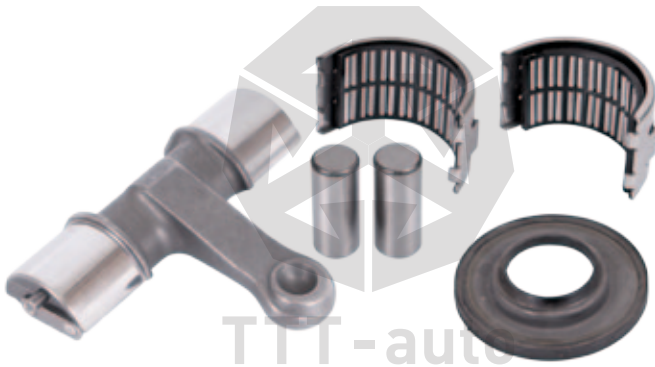

Caliper Lever Set - R **16041**
SJ4097

TTT No	Description	Pcs.
16043	Lever - R	x 1
14880	Roller Bearing	x 2
14881	Lever Bearing	x 2
13488	Half Bearing	x 2
15442	Actuator Seal	x 1

16042 **Caliper Lever Set - L**
SJ4096