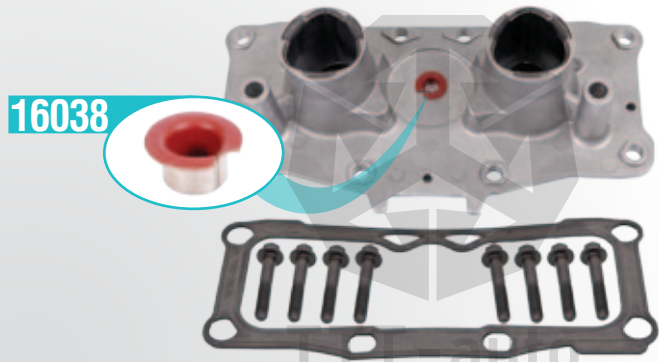

TTT No	Description	Pcs.
15747	Mechanism Cap	x 1
15031	Caliper Gear Bush & Seal Set	x 1
13434	Bolt - M8 x 1.25 / 45 mm	x 8
13462	Gasket	x 1

16040
Caliper Adjusting Mechanism Cap (With Bush)