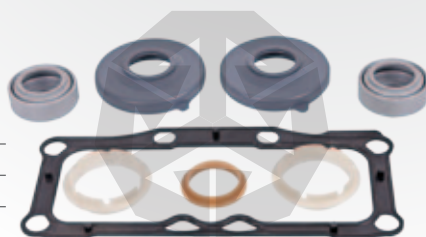

13486
Caliper Adjusting Mechanism Cap

TTT No	Description	Pcs.
15747	Mechanism Cap	x 1
15031	Caliper Gear Bush & Seal Set	x 1
13434	Bolt - M8 x 1.25 / 45 mm	x 8
13462	Gasket	x 1

16040
Caliper Adjusting Mechanism Cap (With Bush)

TTT No	Description	Pcs.
16039	Mechanism Cap	x 1
15031	Caliper Gear Bush & Seal Set	x 1
13434	Bolt - M8 x 1.25 / 45 mm	x 8
13462	Gasket	x 1

18634
Caliper Mechanism Ring & Boot Repair Kit

TTT No	Description	Pcs.
14710	Tappet Boot	x 2
14640	Pin Boot	x 2
13462	Gasket	x 1
18642	Plastic Ring	x 1
18643	Plastic Ring	x 2
15707	Grease (White) - 5 g	x 1