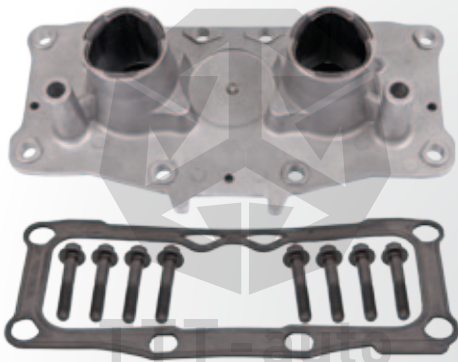

TTT No	Description	Pcs.
14884	Caliper Adjusting Mechanism Gear	x 2

13486
Caliper Adjusting Mechanism Cap