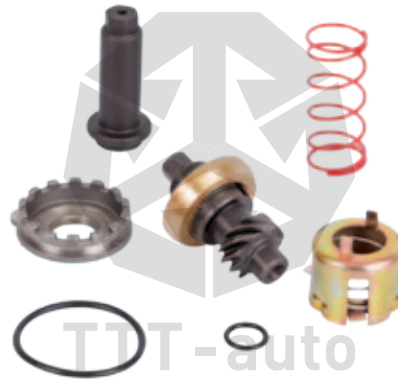

**Brake Adjusting
Pinion Set - L**
272907

16028

**Brake Adjusting
Pinion Set - R**
272906

14840

Brake Adjusting Cross Shaft
272910
1696453

15077

Brake Adjuster Locking Pin Set
276096

15079