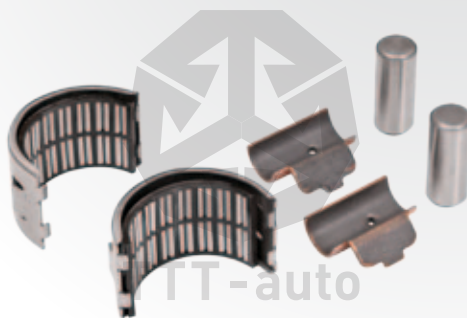

14850
Caliper Bearing Set
SJ4112

TTT No	Description	Pcs.
14844	Half Bearing Set	x 1
14880	Roller Bearing	x 2
14881	Lever Bearing	x 2