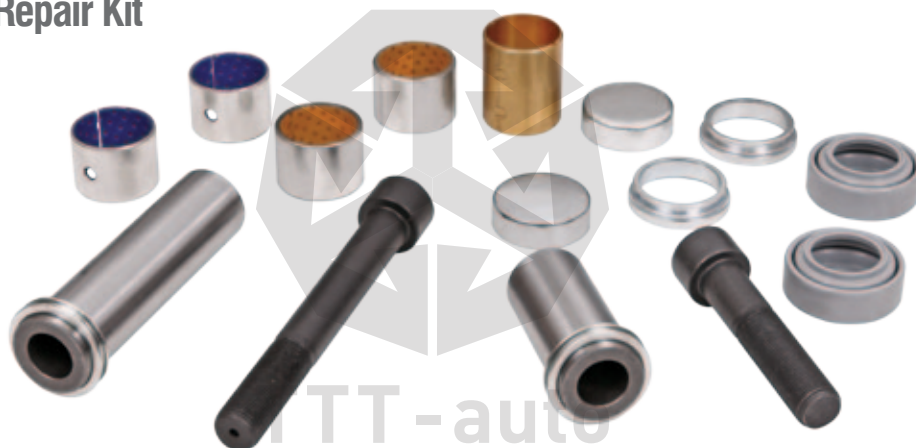

14770 Caliper Pin Repair Kit

SJ4076