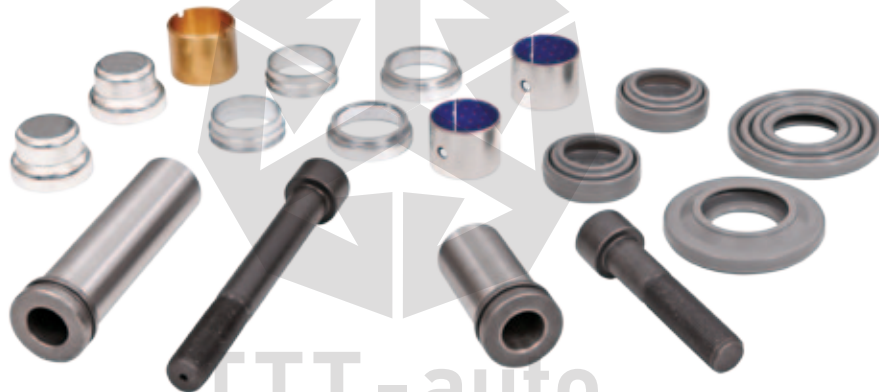

16022 Manuel Adjusting Gear

15031 Caliper Gear Bush & Seal Set

TTT No	Description	Pcs.	
13459	Tappet Boot Ring	x	2
13464	Gear Bush	x	2
13463	Seal	x	2

Caliper Adjusting Mechanism Cap 16390

TTT No	Description	Pcs.	
16407	Gasket	x	1
13434	Bolt - M8 x 1.25 / 45 mm	x	8

Caliper Pin Repair Kit 14606
MCK1102

14613
Caliper Tappet Boot Set
ST1156

TTT No	Description	Pcs.
14687	Tappet Boot	x 2

TTT No	Description	Pcs.
14607	Caliper Pin - Ø 35 / 135 mm	x 1
14608	Caliper Pin - Ø 35 / 73 mm	x 1
14609	Pin Bolt - M20 x 1.5 / 150 mm	x 1
14610	Pin Bolt - M20 x 1.5 / 90 mm	x 1
14612	Oval Bush - Ø 35-37 x 40 / 33 mm	x 1
14602	Round Bush - Ø 35 x 39 / 30 mm	x 2
14604	Ring - Ø 36-37 x 39 / 15 mm - (With Step)	x 1
14725	Ring - Ø 37 x 40 / 15 mm - (Without Step)	x 1
14729	Ring - Ø 37 x 48 / 14 mm	x 2
14605	Pin Cap Ø 45 / 28 mm	x 2
14603	Pin Boot	x 2
15707	Grease (White) - 5 g	x 1

13444 Caliper Boot & Pin Repair Kit

TTT No	Description	Pcs.
14607	Caliper Pin - Ø 35 / 135 mm	x 1
14608	Caliper Pin - Ø 35 / 73 mm	x 1
14609	Pin Bolt - M20 x 1.5 / 150 mm	x 1
14610	Pin Bolt - M20 x 1.5 / 90 mm	x 1
14612	Oval Bush - Ø 35-37 x 40 / 33 mm	x 1
14602	Round Bush - Ø 35 x 39 / 30 mm	x 2
14604	Ring - Ø 36-37 x 39 / 15 mm - (With Step)	x 1
14725	Ring - Ø 37 x 40 / 15 mm - (Without Step)	x 1
14729	Ring - Ø 37 x 48 / 14 mm	x 2
14605	Pin Cap Ø 45 / 28 mm	x 2
14603	Pin Boot	x 2
14687	Tappet Boot	x 2
15707	Grease (White) - 5 g	x 1