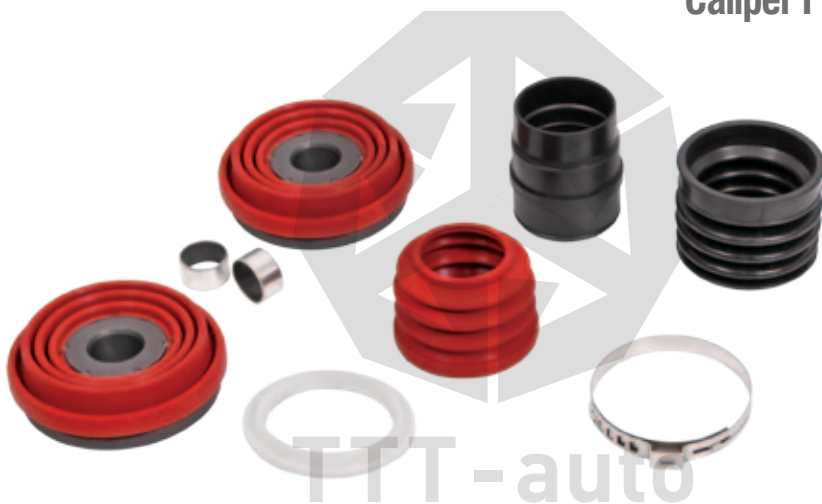

TTT No	Description	Pcs.	
14519	Caliper Pin - Ø 36 / 145 mm	x	1
14520	Caliper Pin - Ø 34 / 80 mm	x	1
14526	Pin Bolt - M16 x 1.5 / 150 mm	x	1
14527	Pin Bolt - M16 x 1.5 / 85 mm	x	1
14521	Bush - Ø 36 x 40 / 82 mm	x	1
14522	Rubber Bush - Ø 34 x 40 / 50 mm	x	1
14683	Pin Boot - (Red)	x	1
14684	Ring - (White)	x	1
14524	Bellow Cap - (Black)	x	1
14525	Clamp	x	1
15707	Grease (White) - 5 g	x	1
15718	Grease (Green) - 8 g	x	1

14705

Caliper Long Pin Repair Kit K000935

14530

Caliper Short Pin Repair Kit II368470064

TTT No	Pcs.	
14520	x	1
14527	x	1
14522	x	1
15718	x	1

14531

Caliper Short Pin Repair Kit

TTT No	Pcs.	
14520	x	1
14522	x	1
15718	x	1

TTT No	Description	Pcs.	
14519	Caliper Pin - Ø 36 / 145 mm	x	1
14526	Pin Bolt - M16 x 1.5 / 150 mm	x	1
14521	Bush - Ø 36 x 40 / 82 mm	x	1
14683	Pin Boot - (Red)	x	1
14684	Ring - (White)	x	1
14524	Bellow Cap - (Black)	x	1
14525	Clamp	x	1
15707	Grease (White) - 5 g	x	1

Caliper Pin & Boot Set **14720**

15515
Caliper Pin Boot & Cap Set
II350470061

TTT No	Pcs.
14683	x 1
14684	x 1
14524	x 1
14525	x 1

TTT No	Description	Pcs.
14507	Thrust Part With Bellow - (74 mm)	x 2
14509	Bush - Ø 16 x 18 / 10 mm	x 2
14683	Pin Boot - (Red)	x 1
14684	Ring - (White)	x 1
14524	Bellow Cap - (Black)	x 1
14525	Clamp	x 1
14522	Rubber Bush - Ø 34 x 40 / 50 mm	x 1
15707	Grease (White) - 5 g	x 1
15718	Grease (Green) - 8 g	x 1