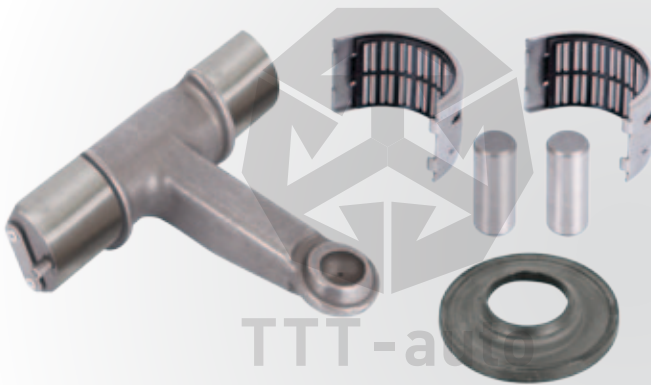

TTT No	Description	Pcs.
16079	Lever	x 1
14880	Roller Bearing	x 2
14881	Lever Bearing	x 2
13488	Half Bearing	x 2
15442	Actuator Seal	x 1