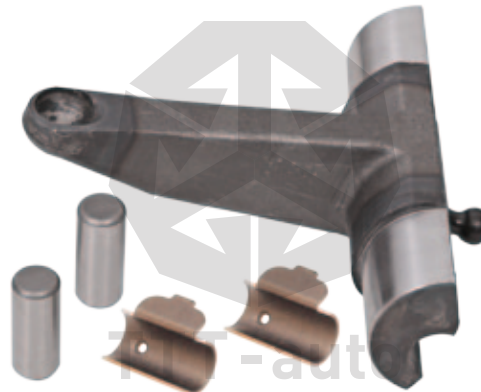

Caliper Lever **13515**

14881
Caliper Lever Bearing

TTT No	Description	Pcs.	
14880	Roller Bearing	x	2
14881	Lever Bearing	x	2

15620 Caliper Lever
Radial Type

TTT No	Description	Pcs.	
14844	Half Bearing Set	x	1
14880	Roller Bearing	x	2
16621	Lever Bearing	x	2