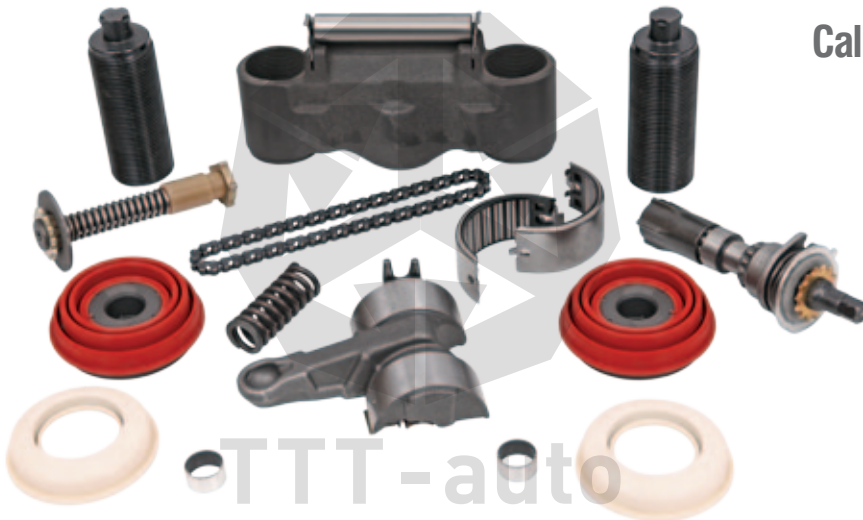

15007

Caliper Tappet & Boot Set

TTT No	Description	Pcs.
14517	Thrust Part With Bellow - (69 mm)	x 1
14518	Shaft Housing Boot	x 1
14509	Bush - Ø 16 x 18 / 10 mm	x 1
15707	Grease (White) - 5 g	x 1

15004

Caliper Tappet Set

TTT No	Description	Pcs.
14517	Thrust Part With Bellow - (69 mm)	x 2
14509	Bush - Ø 16 x 18 / 10 mm	x 2
15707	Grease (White) - 5 g	x 1

Caliper Repair Set **13470**

13510

Caliper Lever Straight (Angle 0°)

TTT No	Description	Pcs.
13439	Tappet & Boot Set - (69 mm)	x 1
13504	Shaft Housing	x 1
13510	Lever - Straight (Angle 0°)	x 1
14657	Roller Bearing Set	x 1
13508	Calibration Shaft Chain	x 1
13471	Adjusting Mechanism Shaft	x 1
13472	Pinion Shaft	x 1
13507	Calibration Bolt - (3 Thread)	x 2
15707	Grease (White) - 5 g	x 1