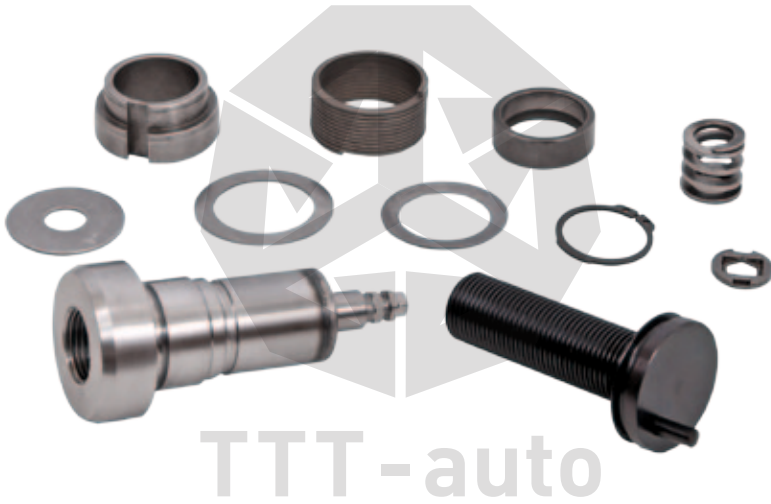

Caliper Adjusting Mechanism Set - Long (With Pin) **13458**