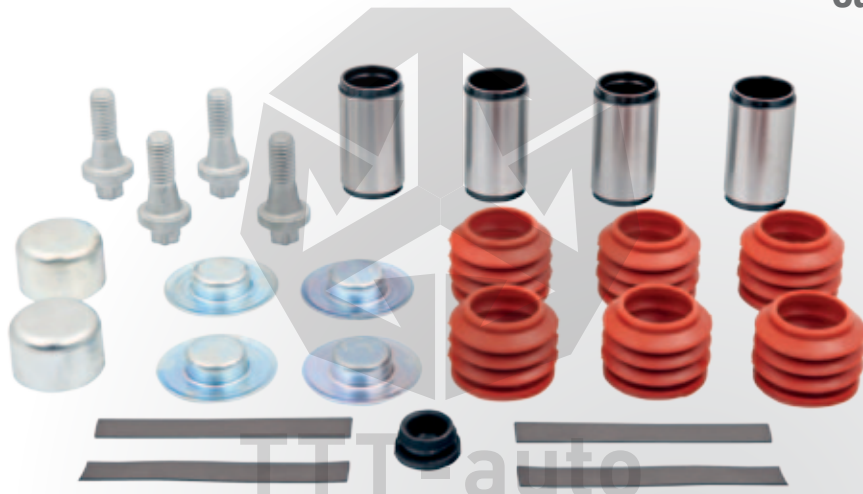

MODUL X

Caliper Pin Repair Kit 18510

91012

TTT No	Description		Pcs.
18511	Caliper Pin - Ø 35 / 63 mm	x	4
18512	Pin Bolt - M14 x 2 / 42 mm	x	4
18513	Pin Cap - Ø 42 / 28 mm	x	2
18514	Steel Cap	x	4
18515	Pin Boot	x	6
18516	Plastic Gasket	x	4
18506	Plug	x	1