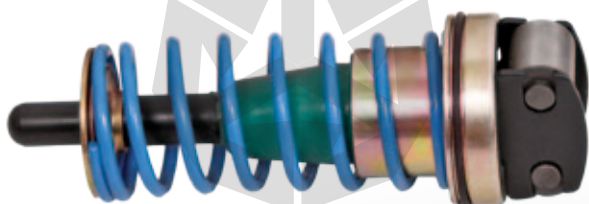

TTT - auto

14972

Brake Wedge
7980407