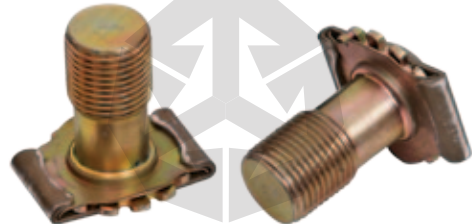

16030

Brake Adjusting Gasket / Seal Set

7980408

TTT No	Description	Pcs.
15472	Brake Adjusting Gasket / Seal	x 2
15473	Brake Adjusting Gasket / Seal	x 2

16018

Brake Adjusting Screw Set

42480059

TTT No	Description	Pcs.
15471	Brake Adjusting Screw	x 2