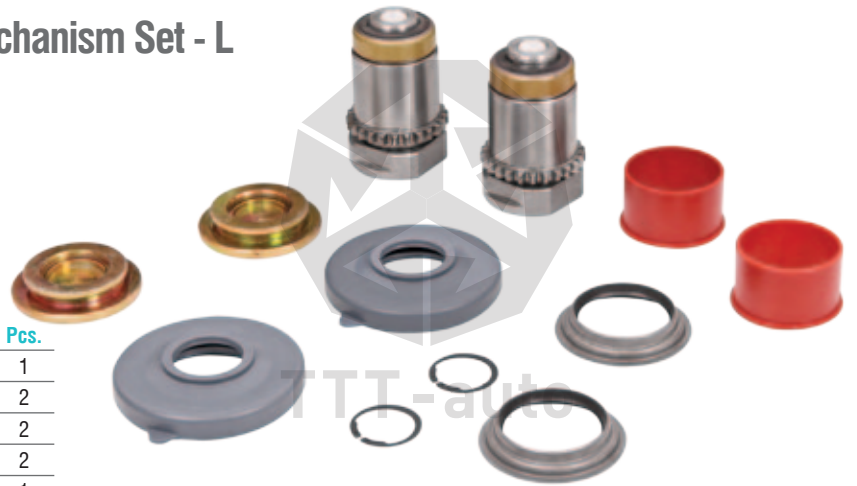

14847

Caliper Gasket Set D DUCO Axial

SJ4105

TTT No	Description		Pcs.
14966	Gasket	x	1
14975	Rubber Cap	x	1
15442	Actuator Seal	x	1
15443	Shaft Seal	x	1

MERITOR

14829 Caliper Adjusting Mechanism Set - L

MCK1236