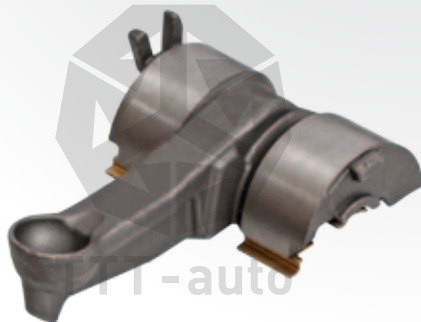

TTT No	Description	Pcs.
13333	Tappet & Boot Set - (74 mm)	x 1
13502	Shaft Housing	x 1
14714	Lever - (Angle 12°)	x 1
14701	Roller Bearing Set	x 1
13508	Calibration Shaft Chain	x 1
13471	Adjusting Mechanism Shaft	x 1
13472	Pinion Shaft	x 1
13507	Calibration Bolt - (3 Thread)	x 2
15707	Grease (White) - 5 g	x 1