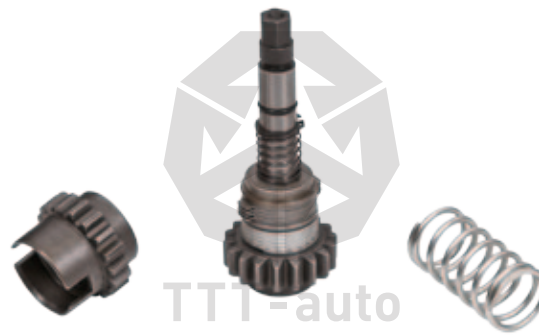

15457

Caliper Adjusting Mechanism - L
SJ4113