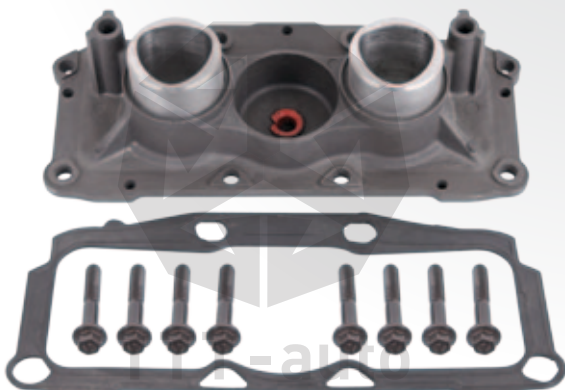

16022 Manuel Adjusting Gear

15031 Caliper Gear Bush & Seal Set

TTT No	Description	Pcs.	
13459	Tappet Boot Ring	x	2
13464	Gear Bush	x	2
13463	Seal	x	2

Caliper Adjusting Mechanism Cap 16390

TTT No	Description	Pcs.	
16407	Gasket	x	1
13434	Bolt - M8 x 1.25 / 45 mm	x	8