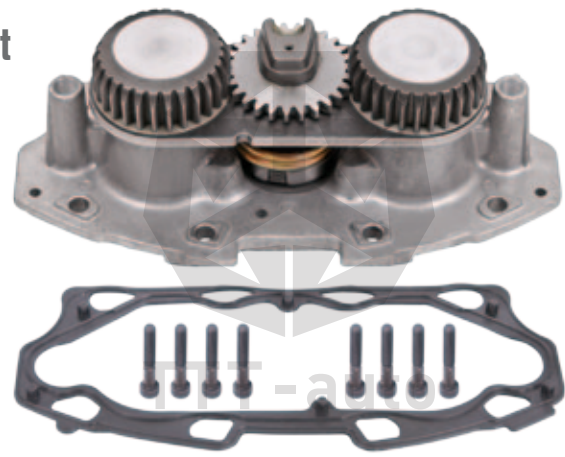

16021 Caliper Adjusting Mechanism Set

TTT No	Description	Pcs.	
16020	Caliper Adjusting Mechanism Cap	x	1
13460	Caliper Adjusting Mechanism	x	1
13461	Caliper Adjusting Gear Set	x	1

MERITOR