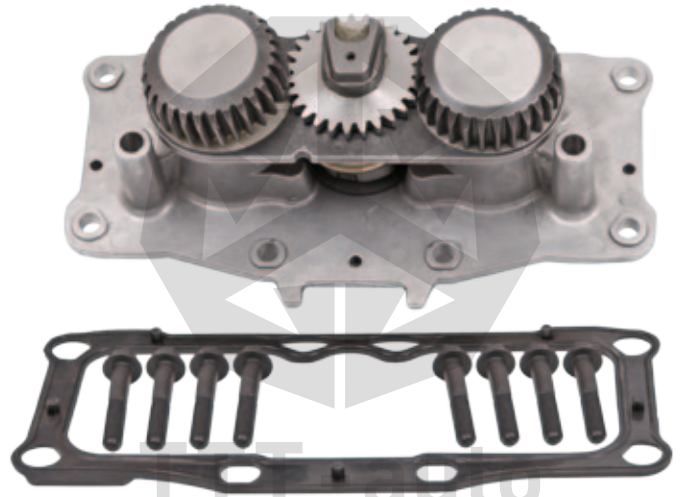

14646 Caliper Adjusting Mechanism Set

TTT No	Description	Pcs.
13486	Caliper Adjusting Mechanism Cap	x 1
13460	Caliper Adjusting Mechanism	x 1
13461	Caliper Adjusting Gear Set	x 1

MERITOR