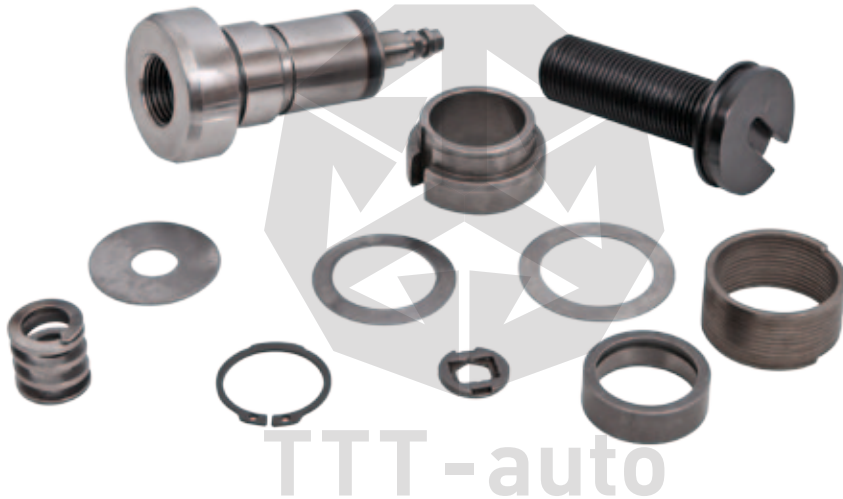

Caliper Adjusting Mechanism Set - (With Groove) **14758**