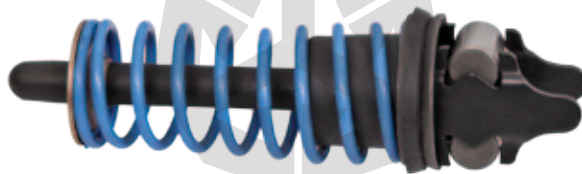

14970

Brake Wedge
93161621

TTT - auto

14971

Brake Wedge
93161768