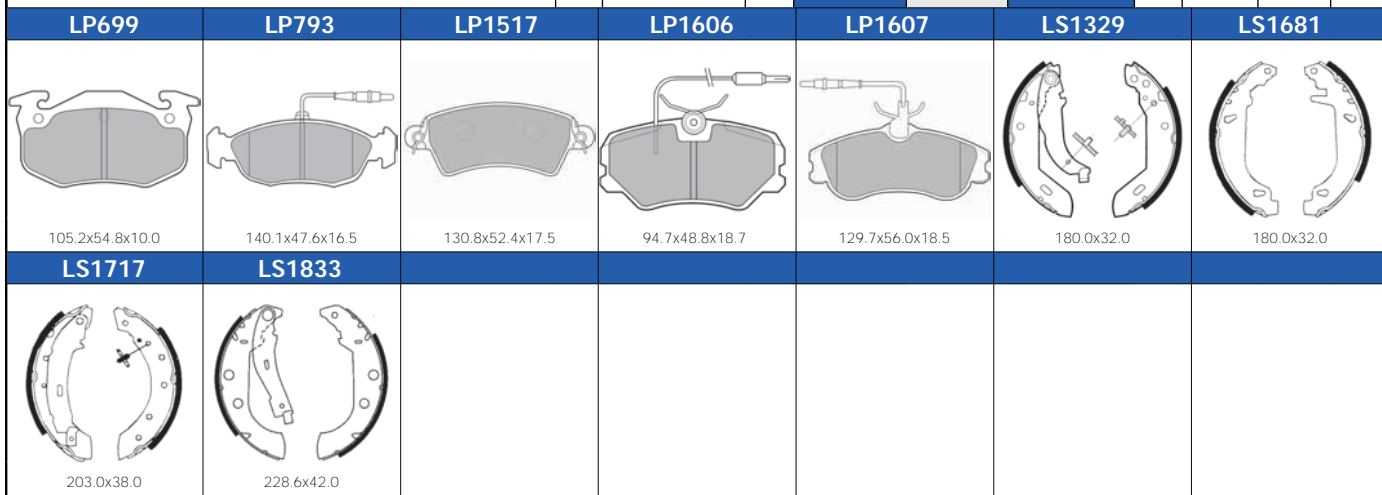

... PEUGEOT

... 306 SW											
1.9D	(-) ABS	f	03/97 - 04/02	Ate	LP793	LX0169	BG2444	v	247.0	20.5	4H
	(+) ABS	f		Bos	LP1517	-	BG2387	v	266.0	21.0	4H
	(+) ABS	f		Bos	LP1517	-	BG2387C	v	266.0	21.0	4H
	(+) ABS	f		TRW	LP1607	LX0327	BG2387	v	266.0	21.0	4H
	(+) ABS	f		TRW	LP1607	LX0327	BG2387C	v	266.0	21.0	4H
2.0HDI		r	03/97 - 04/02	Bos	LS1833	LY1111	BF169		228.5	66.0	4H
		f		Bos	LP1517	-	BG2387	v	266.0	21.0	4H
		f		Bos	LP1517	-	BG2387C	v	266.0	21.0	4H
		f		TRW	LP1607	LX0327	BG2387	v	266.0	21.0	4H
		f	TRW	LP1607	LX0327	BG2387C	v	266.0	21.0	4H	
		r	06/99 - 04/02	Ben	LP699	LX0142	BG2800	s	247.0	8.0	4H
	r		Ben	LP699	LX0142	BG2800C	s	247.0	8.0	4H	

306 VAN											
1.9D, 1.9TD		f	93→	Ate	LP793	LX0169	BG2213	s	247.0	10.0	4H
		f		Ate	LP793	LX0169	BG2444	v	247.0	20.5	4H
		r		Bos	LS1681	LY1055	BF282		180.0	81.0	4H
	Drum with bearing(200)	r		Bos	LS1681	LY1055	BFR282		180.0	81.0	4H
		r		TRW	LS1329	LY1129	BF282		180.0	81.0	4H
	Drum with bearing(200)	r		TRW	LS1329	LY1129	BFR282		180.0	81.0	4H