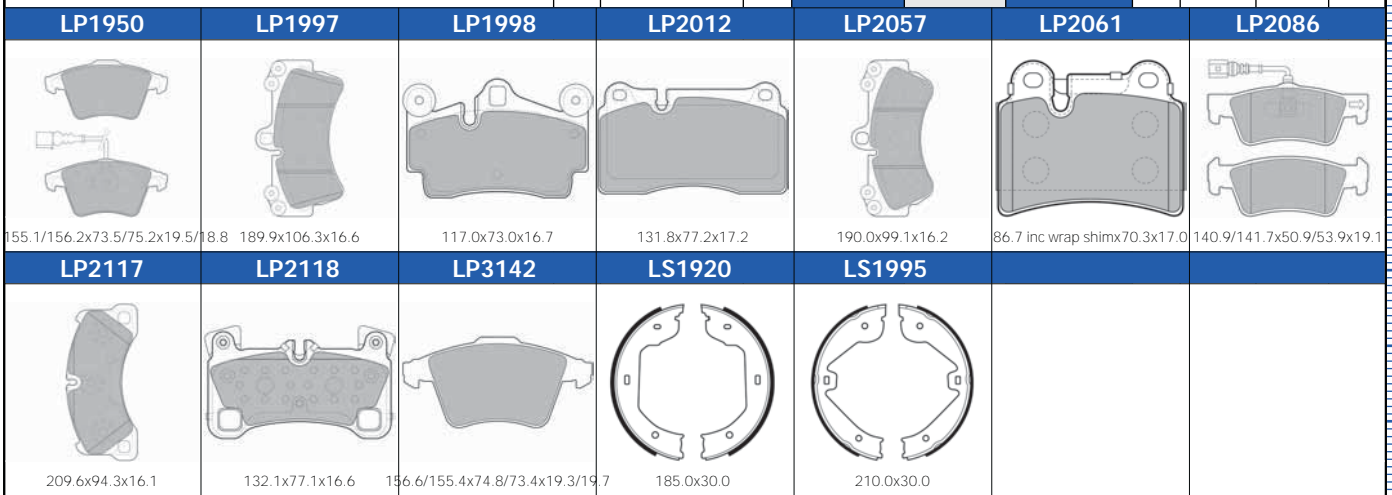

VOLKSWAGEN
200
190
180
170
160
150
140
130
120
110
100
90
80
70
60
50
40
30
20
10
mm