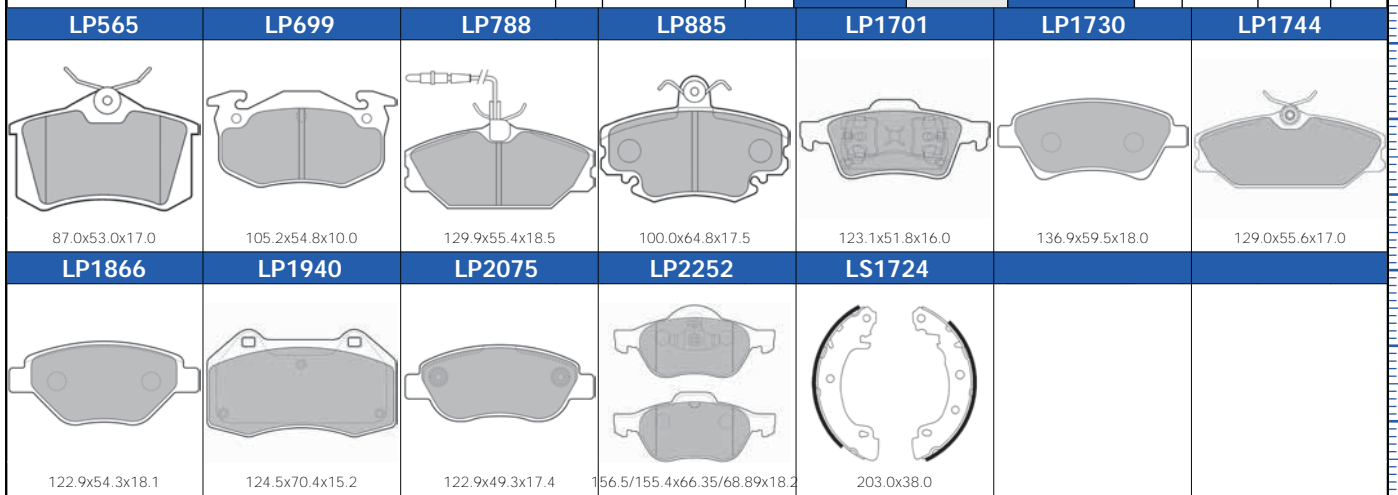

RENAULT 200 190 180 170 160 150 140 130 120 110 100 90 80 70 60 50 40 30 20 10 mm