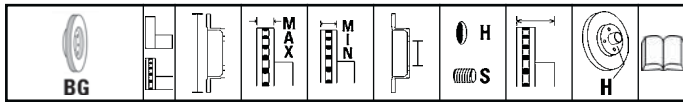

Code	Dimensions	Material	Weight
BG4041			
INFINITI	G37		264
	Q50		265
	Q60		265
NISSAN	MURANO		422
BG4043	286.0 20.0 18.0 65.5 5H 67.0		
OPEL	OMEGA		450
VAUXHALL	OMEGA		623
BG4045	259.0 12.0 10.5 61.0 4H 41.0		
DACIA	LOGAN		193
	SANDERO		194
RENAULT	LOGAN		513
	SANDERO		524
	TWINGO		531
SMART	FORFOUR		574
	FORTWO		574
BG4046	300.0 20.0 18.0 65.5 5H 69.0		
SAAB	9-5		540
BG4047	231.0 17.0 15.0 60.0 4H 44.0		
SUZUKI	CARRY		582
	SUPERCARRY		584
BG4049	252.0 20.0 18.0 60.0 4H 40.0		
OPEL	AGILA		430
SUZUKI	SPLASH		584
	SWIFT		585
VAUXHALL	AGILA		603
BG4049C	252.0 20.0 18.0 60.0 4H 40.0		
OPEL	AGILA		430
SUZUKI	SPLASH		584
	SWIFT		585
VAUXHALL	AGILA		603
BG4050	240.0 10.0 9.0 55.0 4H 59.7		
TOYOTA	COROLLA		592
BG4051	290.0 10.0 8.5 62.0 5H 57.0		
TOYOTA	COROLLA VERSO		594
BG4052	338.0 28.0 26.0 108.0 6H 67.3		
TOYOTA	LANDCRUISER		596
BG4053	255.0 22.0 19.0 55.0 4H 46.3		
TOYOTA	YARIS		602
BG4054	275.0 22.0 19.0 55.0 4H 46.3		
TOYOTA	YARIS		602
BG4055	259.0 9.0 7.5 55.0 4H 30.3		
TOYOTA	iQ		596
	YARIS		602
BG4056	320.0 25.0 23.0 63.6 5H 48.5		
FORD	FOCUS		231
	KUGA		236
	TOURNEO CONNECT		242
	TRANSIT CONNECT		245
VOLVO	C70		683
	S40		684
	V40		688
	V50		689
BG4056C	320.0 25.0 23.0 63.6 5H 48.5		
FORD	FOCUS		231
	KUGA		236
	TOURNEO CONNECT		242
	TRANSIT CONNECT		245
VOLVO	C70		683
	S40		684
	V40		688
	V50		689
BG4057	269.0 22.0 20.0 68.0 5H 54.0		
AUDI	A6		62
VOLKSWAGEN	PASSAT		660
BG4058	269.0 22.0 20.0 68.0 5H 48.0		
AUDI	ALLROAD		68
BG4059	280.0 28.0 25.9 73.0 5H 69.5		
CITROËN	JUMPER		184
	RELAY		186
FIAT	DUCATO		212
PEUGEOT	BOXER		486
BG4060	300.0 32.0 29.9 80.0 5H 73.5		
CITROËN	JUMPER		184
	RELAY		186
FIAT	DUCATO		212
PEUGEOT	BOXER		486