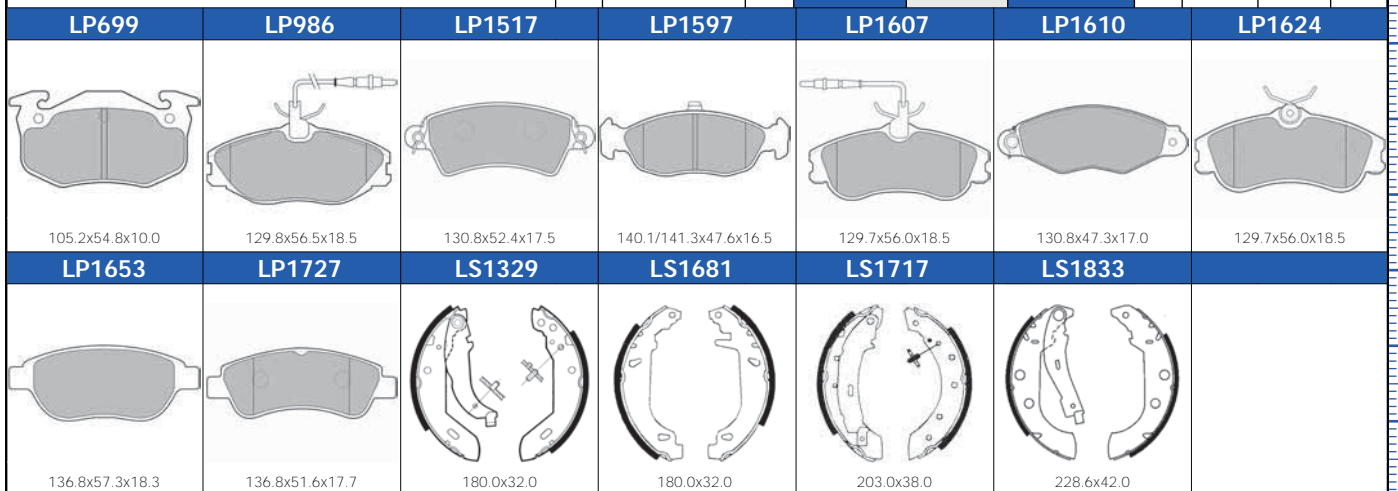

... XSARA ESTATE												
1.6		f	05/98→	Bos	LP1610	-	BG2444	v	247.0	20.5	4H	
		(+) ABS	f	05/98 - 08/00	Ate	LP1597	LX0169	BG2387	v	266.0	21.0	4H
		(+) ABS	f		Ate	LP1597	LX0169	BG2387C	v	266.0	21.0	4H
		(+) ABS	f	09/00→	Ate	LP1597	LX0169	BG3620	v	266.0	22.0	4H
		(+) ABS	f		Ate	LP1597	LX0169	BG3620C	v	266.0	22.0	4H
			f	05/98 - 08/00	TRW	LP1624	LX0327	BG2387	v	266.0	21.0	4H
			f		TRW	LP1624	LX0327	BG2387C	v	266.0	21.0	4H
			f	09/00→	TRW	LP1624	LX0327	BG3620	v	266.0	22.0	4H
			f		TRW	LP1624	LX0327	BG3620C	v	266.0	22.0	4H
			r	05/98→	Bos	LS1833	LY1111	BF169		228.5	66.0	4H
1.8		f	05/98 - 08/00	TRW	LP1624	LX0327	BG2387	v	266.0	21.0	4H	
			f		TRW	LP1624	LX0327	BG2387C	v	266.0	21.0	4H
			f	09/00→	TRW	LP1624	LX0327	BG3620	v	266.0	22.0	4H
			f		TRW	LP1624	LX0327	BG3620C	v	266.0	22.0	4H
			r	05/98→	Ben	LP699	LX0080	BG2800	s	247.0	8.0	4H
			r		Ben	LP699	LX0080	BG2800C	s	247.0	8.0	4H
1.9D, 1.9TD		f	05/98→	Bos	LP1610	-	BG2444	v	247.0	20.5	4H	
		(+) ABS	f		Ate	LP1597	LX0169	BG2387	v	266.0	21.0	4H
		(+) ABS	f		Ate	LP1597	LX0169	BG2387C	v	266.0	21.0	4H
		(+) ABS	f		TRW	LP1624	LX0327	BG2387	v	266.0	21.0	4H
		(+) ABS	f		TRW	LP1624	LX0327	BG2387C	v	266.0	21.0	4H
			r	05/98→	Bos	LS1833	LY1111	BF169		228.5	66.0	4H
2.0HDI 66kW 80kW		f	01/99 - 09/00	Bos	LP1517	-	BG2387	v	266.0	21.0	4H	
			f		Bos	LP1517	-	BG2387C	v	266.0	21.0	4H
			f		TRW	LP1607	LX0327	BG2387	v	266.0	21.0	4H
			f		TRW	LP1607	LX0327	BG2387C	v	266.0	21.0	4H
			f	10/00→	Bos	LP1727	LX0313	BG3620	v	266.0	22.0	4H
			f		Bos	LP1727	LX0313	BG3620C	v	266.0	22.0	4H
			f		TRW	LP986	-	BG2690	v	283.0	22.0	4H
			f		Bos	LP1653	LX0313	BG3622	v	283.0	26.0	4H
			f		Bos	LP1653	LX0313	BG3622C	v	283.0	26.0	4H
			r	01/99→	Ben	LP699	LX0142	BG2800	s	247.0	8.0	4H
			r		Ben	LP699	LX0142	BG2800C	s	247.0	8.0	4H