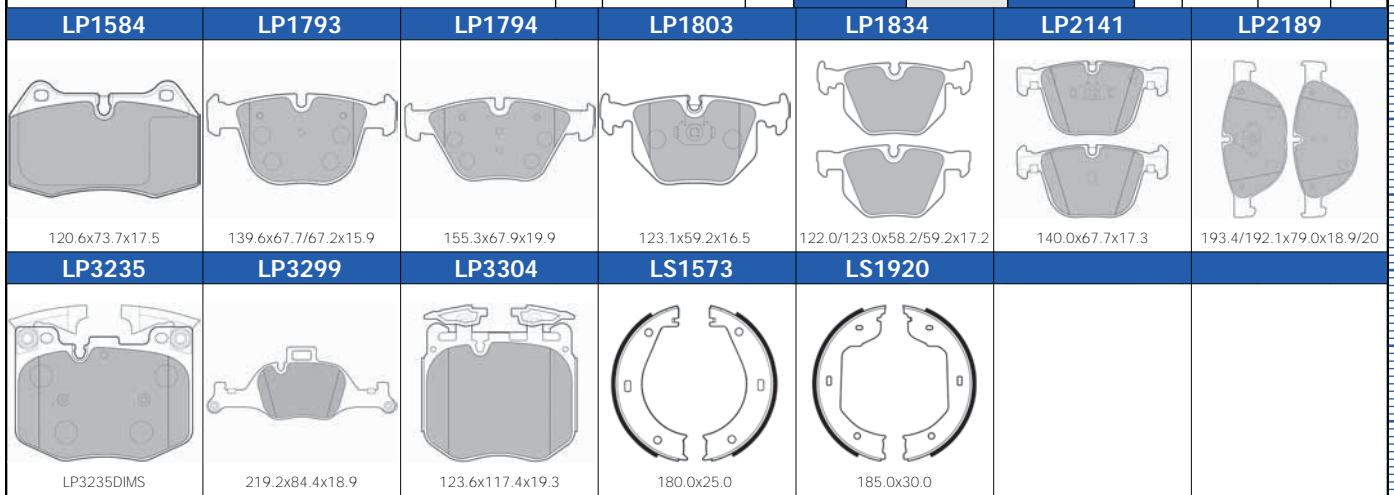

740i (E38 SERIES)													
4.0i Note: Use with(228) | LP1584	Single disc (237)	f	08/94 - 11/01	Bre	LP1584	LX0443	BG670	v	324.0	30.0	5H		
		f			-	LZ0139	-						
	Note: Use with(228) | LP1803 Handbrake shoes(209)	r	08/94 - 11/01	Ate	LP1803	LX0295	BG2671	s	324.0	12.0	5H		
			r			-	LZ0140	-					
4.4i Note: Use with(228) | LP1584	Single disc (237)	f	08/94 - 11/01	Bre	LP1584	LX0443	BG670	v	324.0	30.0	5H		
		f			-	LZ0139	-						
	Note: Use with(228) | LP1803 Handbrake shoes(209)	r	08/94 - 11/01	Ate	LP1803	LX0295	BG2671	s	324.0	12.0	5H		
			r			-	LZ0140	-					
740i (E65 SERIES)	4.0i Note: Use with(228) | LP1794	Single disc (237)	f	07/05 - 12/09	Ate	LP1794	LX0399	BG9788	v	348.0	30.0	5H	
			f			-	LZ0173	-					
		Single disc (237) Handbrake shoes(209)	r	07/05 - 12/09	Ate	LP1793	LZ0172	-					
				r			LS1920	LY1330	-				
740i (F01/F02 SERIES)													
3.0 Single disc (237) | Left hand(219) Single disc (237) | Right hand(234) Note: Use with(228) | LP2189 Note: Use with(228) | LP2189 Note: Use with(228) | LP2141 Note: Use with(228) | LP2141	Single disc (237) | Left hand(219)	f	10/08 - 12/09	Ate	LP2189	-	BG9160C	v	374.0	36.0	5H		
	Single disc (237) | Right hand(234)	f		Ate	LP2189	-	BG9161C	v	374.0	36.0	5H		
		f	10/08 - 08/09		-	LZ0208	-						
		f	09/09 - 07/16		-	LZ0211	-						
		r	10/08 - 07/16	Ate	LP2141	-	-						
		r			-	LZ0208	-						
740i (G11/G12 SERIES)	2.0 348mm disc(137) 374mm disc(141)	f	04/16→	Bre	LP3235	-	-						
		f		Bre	LP3304	-	-						
		r	04/16→		-	-	-						
740Li (E66 SERIES)													
4.0i Note: Use with(228) | LP1794	Single disc (237)	f	07/05→	Ate	LP1794	LX0399	BG9788	v	348.0	30.0	5H		
		f			-	LZ0173	-						
	Single disc (237) Handbrake shoes(209)	r	07/05→	Ate	LP1793	LZ0172	-						
			r			LS1920	LY1330	-					
740Li (G11/G12 SERIES)													
2.0 348mm disc(137) 374mm disc(141)	f	04/16→	Bre	LP3235	-	-							
	f		Bre	LP3304	-	-							
	r	04/16→		-	-	-