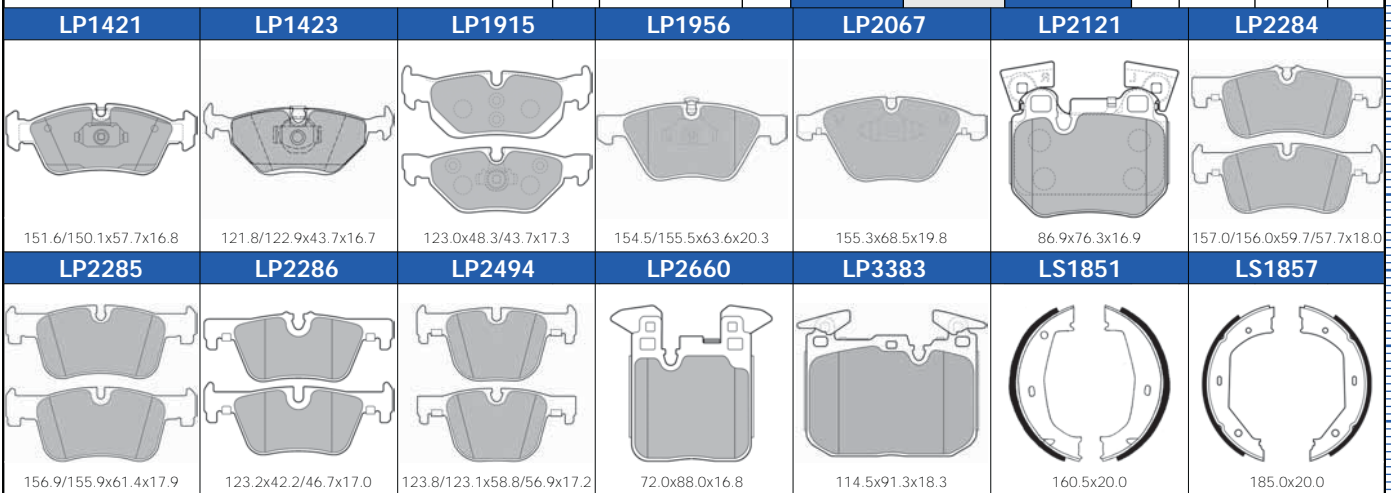

... **BMW**

320d (E46 SERIES)										
2.0TD	f	98 - 09/01	Ate	LP1421	LX0330	BG2623	v	286.0	22.0	5H
	f		Ate	LP1421	LX0330	BG2623C	v	286.0	22.0	5H
Note: Use with (228) | LP1421	f	10/01 - 06/05	Ate	LP1421	LX0330	BG3527	v	300.0	22.0	5H
	f		Ate	LP1421	LX0330	BG3527C	v	300.0	22.0	5H
Note: Use with (228) | LP1421	f	98 - 09/01	Ate	LP1423	LX0136	BG3041	v	276.0	19.0	5H
	r		Ate	LP1423	LX0136	BG3041C	v	276.0	19.0	5H
Note: Use with (228) | LP1423	r	10/01 - 06/05	Ate	LP1423	LX0136	BG3530	v	294.0	19.0	5H
	r		Ate	LP1423	LX0136	BG3530C	v	294.0	19.0	5H
Note: Use with (228) | LP1423	r	98 - 06/05	Ate	LS1851	LY1297	-				
	r		Ate	LS1851	LY1297	-				
Handbrake shoes (209)										

320d (E90 SERIES)										
2.0TD	f	03/05 - 01/12	Ate	LP2067	LX0494	BG4172	v	312.0	24.0	5H
	f		Ate	LP2067	LX0494	BG4172C	v	312.0	24.0	5H
Note: Use with (228) | LP2067 & LP1956	f	03/05 - 02/10	Ate	LP1956	LX0399	BG3959	v	330.0	24.0	5H
	f		Ate	LP1956	LX0399	BG3959	v	330.0	24.0	5H
Note: Use with (228) | LP2067 & LP1956	f	03/10 - 01/12	Ate	-	LZ0178	-				
	f		Ate	-	LZ0259	-				
Note: Use with (228) | LP1915	r	03/05 - 01/12	Ate	LP1915	LX0136	BG3901	v	299.8	20.0	5H
	r		Ate	LP1915	LX0136	BG3901C	v	299.8	20.0	5H
Special equipment (242)	r	03/05 - 01/12	Ate	-	LZ0177	-				
	r		Ate	-	LZ0177	-				
Handbrake shoes (209)	r	03/05 - 01/12	Ate	LS1851	LY1297	-				
	r		Ate	LS1851	LY1297	-