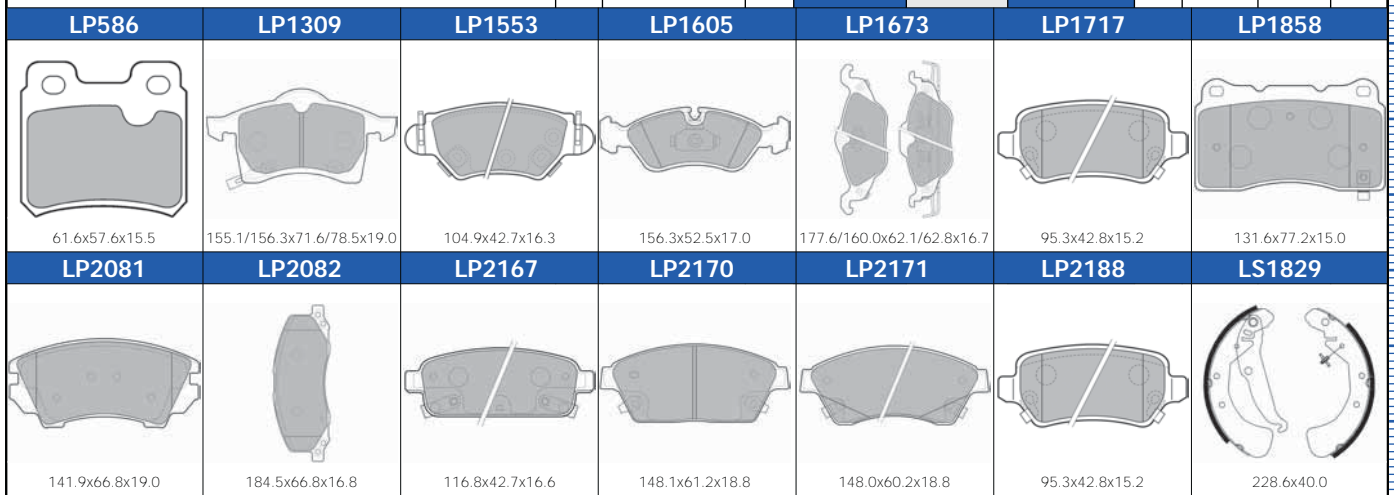

ASTRA GTC										
1.4, 1.6, 1.6CDTi, 1.7CDTi, 1.8, 2.0CDTi	16" wheels(-21)	09/11→	Man	LP2171	-	BG4191	v	276.0	26.0	5H
	16" wheels(-21)		Man	LP2171	-	BG4191C	v	276.0	26.0	5H
	17" & 18" wheels(-22)		Man	LP2170	-	BG4278	v	299.9	26.0	5H
	17" & 18" wheels(-22)		Man	LP2170	-	BG4278C	v	299.9	26.0	5H
	17" & 18" wheels(-22)		Man	LP2081	LX0532	BG4672C	v	321.0	30.0	5H
	16" wheels(-21)		Man	LP2167	-	BG4199	s	268.0	12.0	5H
2.0 VXR	Single disc (237)	09/11→	Man	LP2082	LX0535	BG9068	v	337.0	30.0	5H
			Bre	LP1858	-	-				
	Drilled discs (199)	09/11→	Man	LP2167	LX0560	BG4190	v	315.0	23.0	5H
			Man	LP2167	LX0560	BG4923C	v	315.0	23.0	5H
			Man	LP2167	-	-				
			Man	LP2167	-	-				

ASTRA VAN (98-04)										
1.6	f	98 - 07/04	Ate	LP1673	-	BG3404	v	256.0	24.0	4H
	f		Ate	LP1673	-	BG3404C	v	256.0	24.0	4H
	r	98 - 07/04	Bos	LP1553	LX0357	BG3403	s	240.0	10.0	4H
			TRW	LS1829	LY1241	BF367		230.0	65.5	4H
1.7TD, 2.0Di, 2.0DTi	4 hole wheel (144)	98 - 07/04	Ate	LP1673	-	BG3404	v	256.0	24.0	4H
	4 hole wheel (144)		Ate	LP1673	-	BG3404C	v	256.0	24.0	4H
	5 hole wheel (172)		Ate	LP1309	LX0236	BG3405	v	280.0	25.0	5H
	5 hole wheel (172)		Ate	LP1309	LX0236	BG3405C	v	280.0	25.0	5H
	(+) ABS	98 - 07/04	Bos	LP1553	LX0357	BG3403	s	240.0	10.0	4H
	(+) ABS		TRW	LP1717	LX0342	BG3406	s	264.0	10.0	5H
	Note: Contains LP1717 & LX0342		TRW	LP1717	LX0342	BG3406C	s	264.0	10.0	5H
			TRW	LP2188	-	BG3406C	s	264.0	10.0	5H
	4 hole wheel (144)		TRW	LS1829	LY1241	BF367		230.0	65.5	4H
	5 hole wheel (172)		TRW	LS1829	LY1241	BF403		230.0	66.0	5H